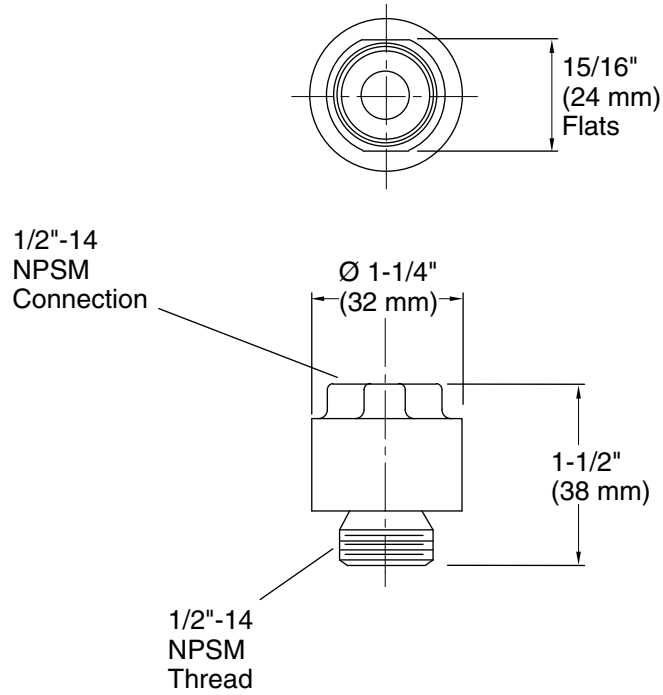

Features

- 1/2" (12.7 mm) square vacuum breaker.
- For use with Persona handshower system.

Material

- Solid-brass construction for durability and reliability.
- KOHLER finishes resist corrosion and tarnishing.

Technical Information

All product dimensions are nominal.

Notes

Install this product according to the installation guide.