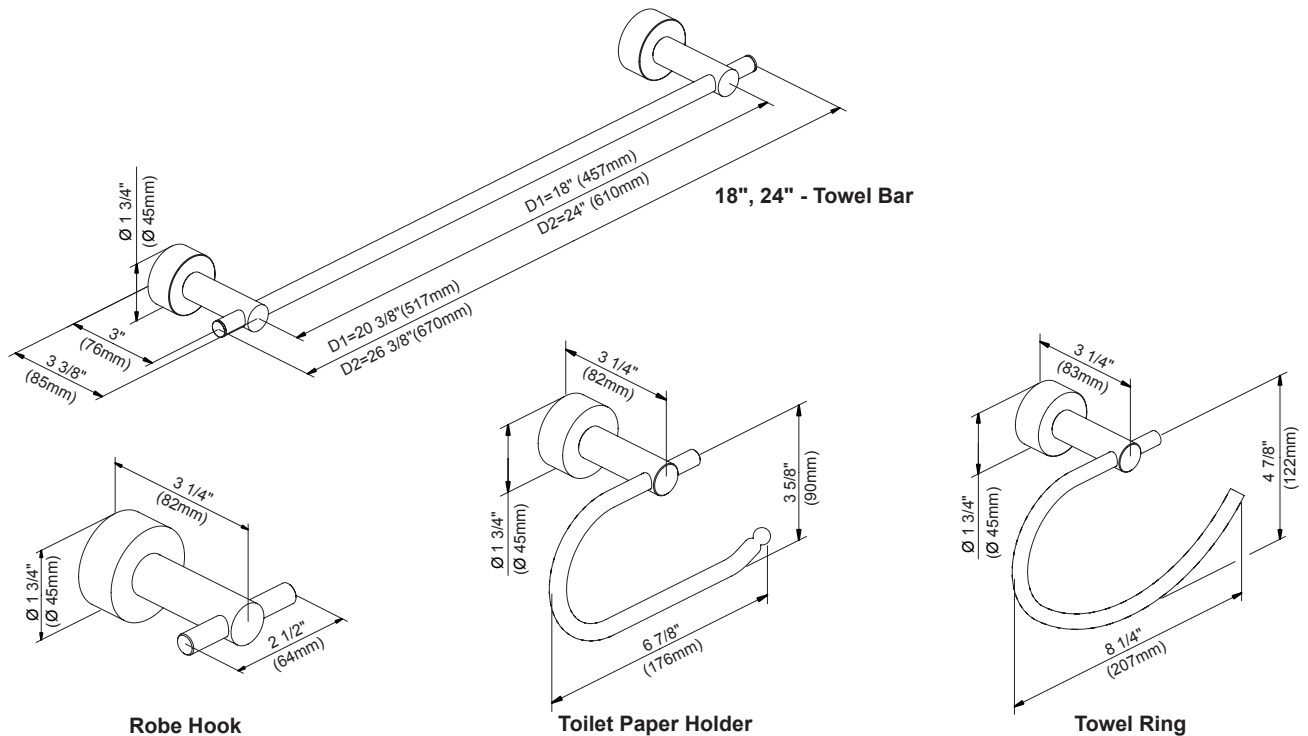

SPECIFICATIONS

Features/Benefits

- Sleek Modern Design
- Coordinates with Amalfi™, Parma® and South Shore™ Collections
- Easy Installation
- Mounting Hardware Included

Available Color/Finishes

Color	Description
	Chrome

Chrome

Please see danze.com or current price list for available finishes.

Finish is defined by additional suffix.

D446412 - 18" Towel Bar
D446422 - 24" Towel Bar

D446161 - Robe Hook

D446232 - Toilet Paper Holder

Submittal Information:

Name: _____
Location: _____

Contractor: _____
Contact #: _____