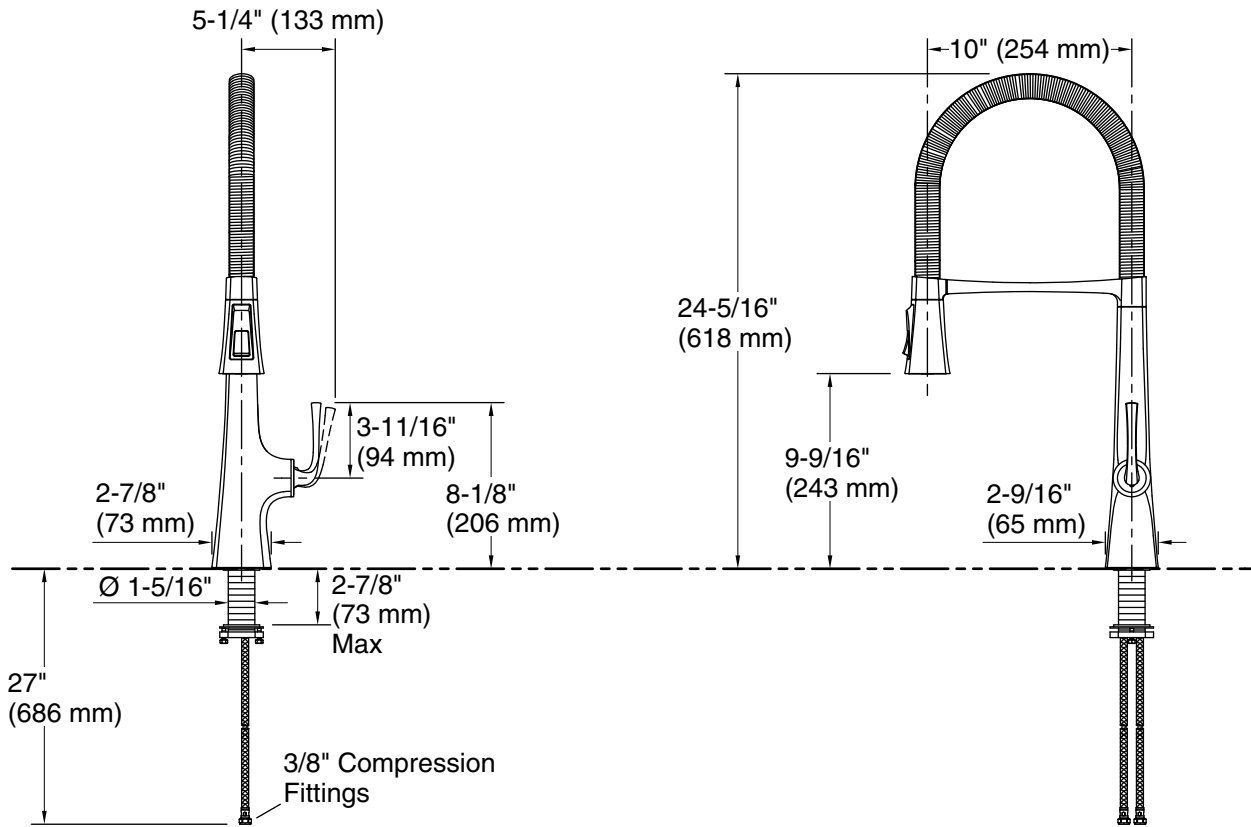

Features

- Semi-professional kitchen faucet with finish-matched easy-clean hose cover.
- Switch-Grip™ sprayhead rotates in 90 degree increments. Face buttons in the direction you prefer.
- Three-function pull-down sprayhead with touch-control allows you to switch between stream, Sweep® spray and BerrySoft® spray.
- Sweep® spray features specially angled nozzles that form a wide, powerful blade of water to sweep your dishes and sink clean.
- Unique three-function sprayhead allows you to tackle tasks such as cleaning, rinsing and filling with Sweep® Spray, BerrySoft® spray, and aerated stream.
- DockNetik® magnetic docking system securely locks the sprayhead into place when not in use.
- 24" high-arch 360° rotating swing spout offers vertical clearance for tall cookware and pitchers.
- 10" (254 mm) swing spout reach.
- 1.5 gpm (5.7 lpm) maximum flow rate at 60 psi (4.14 bar).
- Single lever handle makes adjusting water temperature easy.
- Temperature memory allows faucet to be turned on and off at the temperature set during prior usage.
- MasterClean™ sprayface features an easy-to-clean surface that withstands mineral buildup.
- KOHLER® ceramic disc valves exceed industry longevity standards, ensuring durable performance for life.

Adapters, Rough-in and Extension Kits

1327990 Range: 2-1/2" (64 mm) - 2-5/8" (67 mm)

Optional Products/Accessories

K-22071 Three-hole kitchen faucet escutcheon

ADA CSA B651

Codes/Standards

ASME A112.18.1/CSA B125.1
NSF/ANSI 61
NSF/ANSI 372
All applicable US Federal and State material regulations
DOE - Energy Policy Act 1992
California Energy Commission (CEC)
ADA
ICC/ANSI A117.1
CSA B651

Technical Information

All product dimensions are nominal.

Faucet:

Flow rate: 1.5 gal/min (5.7 l/min)
 Pressure: 60 psi (4.1 bar)
 Drain included: No

Spout:

Spout reach: 10" (254 mm)
 Handle clearance: 5-1/4" (133 mm)