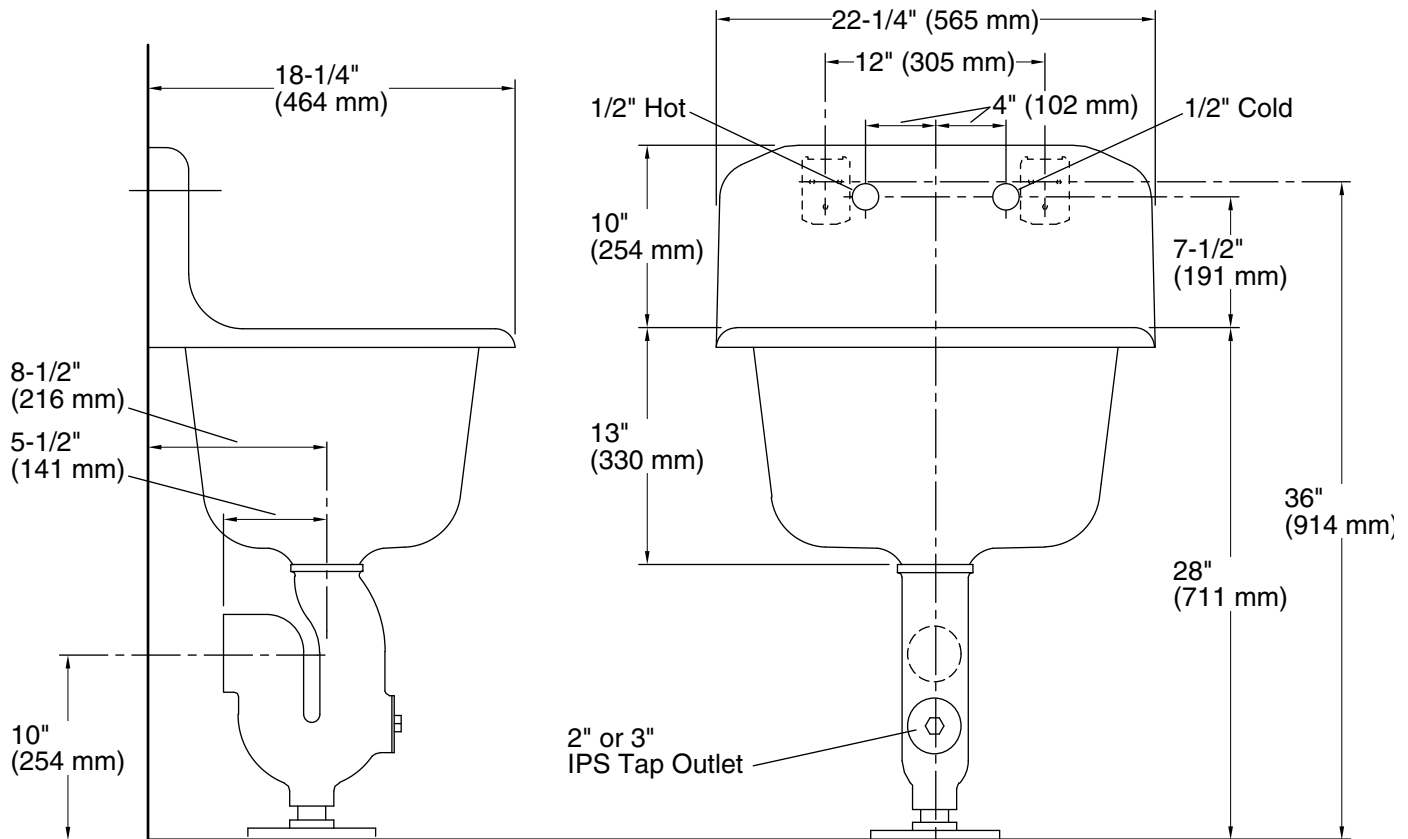

Features

- 22-1/4" (565 mm) x 18-1/4" (464 mm)
- 8" (203 mm) centers.
- Stainless steel rim guard adds durability.
- Sink exterior is an unpainted, ground-coat surface. Submitted pictures are customer photos that may reflect an alteration to the exterior, such as painting or refinishing, and may no longer reflect the raw elements of the cast iron material as purchased.
- Rectangular basin.
- Without overflow.
- Strainer sold separately.
- 1-1/4" (32 mm) P trap K-9018 sold separately.

Material

- KOHLER® enameled cast iron.

Installation

- Wall-mount.

Recommended Products/Accessories

K-6672
K-6673 Adjustable Trap
K-8905 Service Sink Faucet
K-8907 Service Sink Faucet
K-9142 Service Sink Strainer
K-9146 Service Sink Strainer
K-9147 Service Sink Strainer
K-23726 Drain treatment
K-23725 Cast iron cleaner

Included Components

Additional Components:

Hanger(s)
Stainless steel rim guard

Codes/Standards

ASME A112.19.1/CSA B45.2

KOHLER® Enameled Cast Iron Kitchen Sink Lifetime Limited Warranty

See website for detailed warranty information.

Available Colors/Finishes

Color tiles intended for reference only.

Color	Code	Description
-------	------	-------------

	0	White
---	---	-------

Technical Information

All product dimensions are nominal.

Bowl configuration:	Single
Installation:	Top-mount
Bowl area (Only):	Length: 18" (457 mm) Width: 14" (356 mm) Water depth: 12" (305 mm)
Number of deck holes:	2
Faucet hole spacing:	8" (203 mm)
Faucet hole(s):	1-1/2" (38 mm)
Drain hole:	3-1/8" (80 mm)