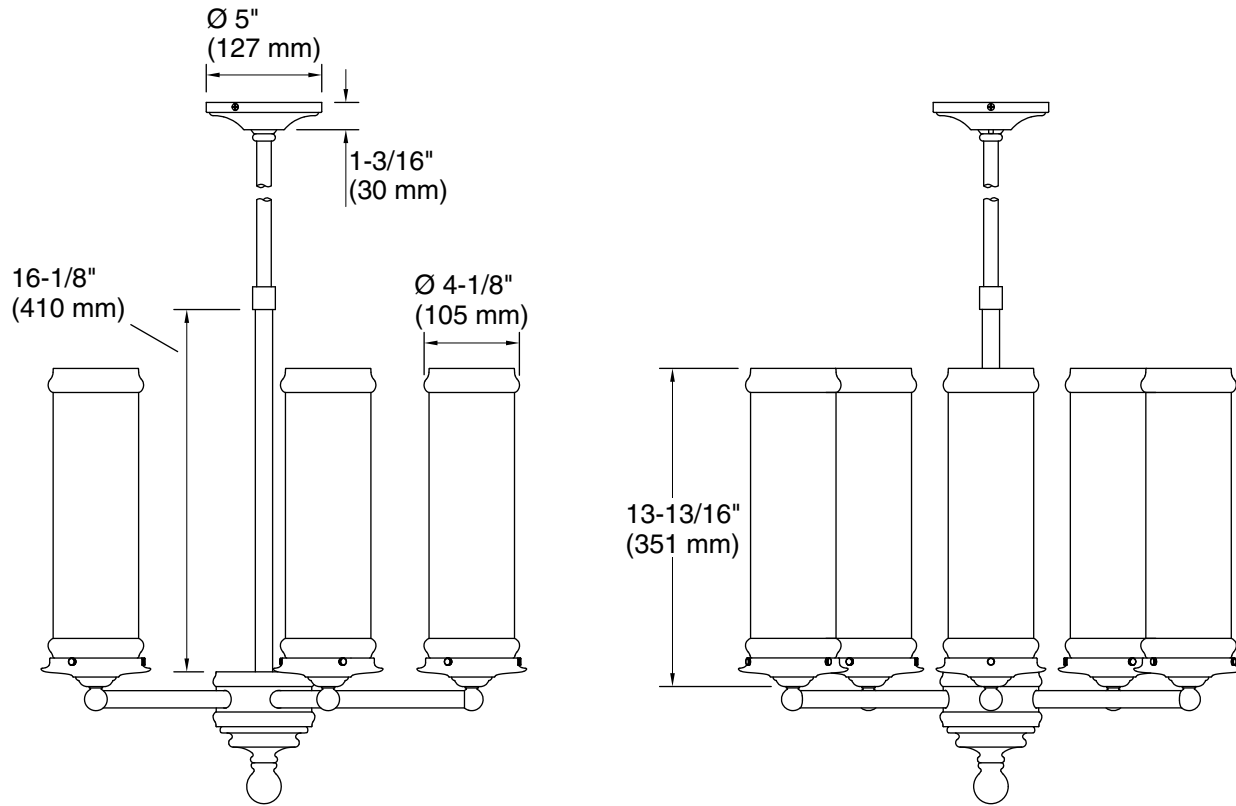

Required Electrical Service

One circuit required.

Lights: 120 V, 60 Hz

Technical Information

All product dimensions are nominal.

Installation Type: Ceiling-mount

Material: Brass

Number of Lights: 5

Lighting Type: Socket-based

Socket Type: E-12 Candelabra

Number of Shades: 5

Shade Type: Glass - clear

Hanging Type: Downrod

Downrod Detail: 1 x 12" (305 mm), 1 x 15-11/16" (399 mm),
1 x 16-11/16" (424 mm)

Electrical component rating: Socket Rating: 60 Hz, 60 W, 2250
Lumens, 3000K