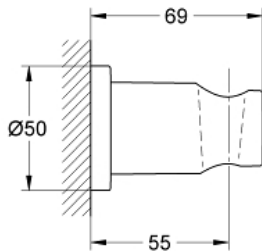

RAINSHOWER
Wall Hand Shower Holder
MODEL # 27074EN0

Pure Freude
an Wasser

GROHE

Product Description:
RAINSHOWER
Wall Hand Shower Holder

Standard Specification:

- GROHE StarLight finish

Applicable Codes & Standards:

- ASME A112.18.1/CSA B125.1
- LOGO CEC

Color:

- 27074EN0 Brushed Nickel InfinityFinish