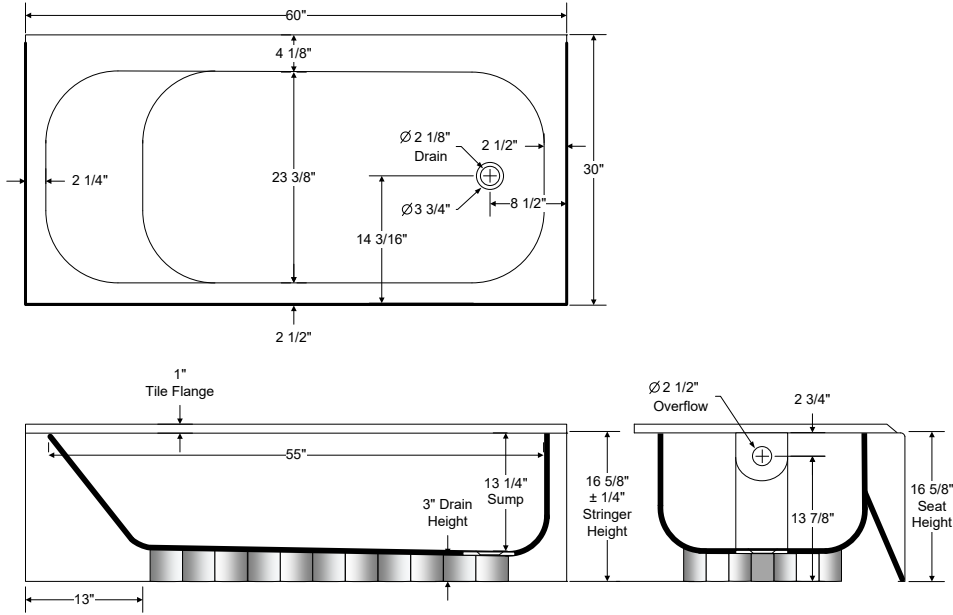

BootzCast AFR

Model number:

BZ117250

Dimensions: 60" x 30" x 17"

Installation: Alcove

Material: Porcelain-finished Steel

Dimensions:

60 x 30 x 16 5/8 in.
(x x mm)

Water capacity:

39 gallons - liters

Weight:

76 lbs - kg

Bathing well:

55 1/4 X 23 3/8 in.

Deep sump height:

13 1/4 in. - mm

Deck width:

30 in. -

Drain location:

Left

Right

Project:

Contractor:

Representative: