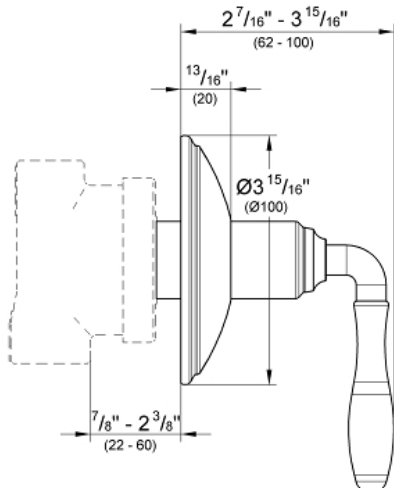

SEABURY  
2-Way Diverter  
MODEL # 19221ZB0

Pure Freude  
an Wasser

GROHE

**Product Description:**  
SEABURY  
2-Way Diverter

**Standard Specification:**

- For use with Diverter Rough-In Valve (29 712)
- Adjustable installation depth: 7/8" - 2 3/8"
- GROHE StarLight chrome finish