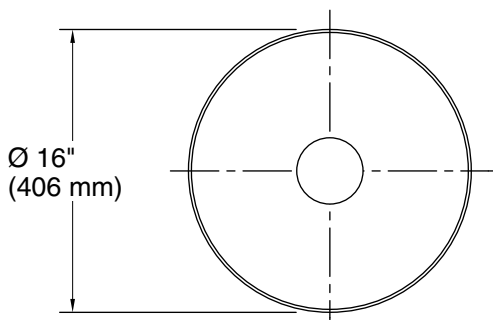

Color tiles intended for reference only.

Color	Code	Description
	0	White
	96	Biscuit
	NY	Dune
	7	Black Black™

Technical Information

All product dimensions are nominal.

Installation: Vessel, Pedestal

Drain hole: 1-3/4" (44 mm)