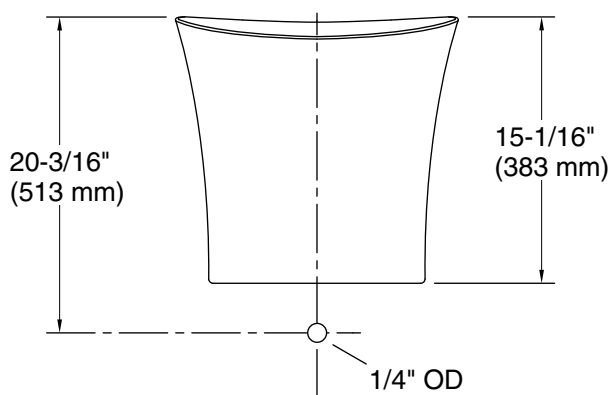

Color tiles intended for reference only.

Color	Code	Description
	0	White
	96	Biscuit
	NY	Dune
	7	Black Black™

Technical Information

All product dimensions are nominal.

Installation: Vessel, Pedestal

Drain hole: 1-3/4" (44 mm)