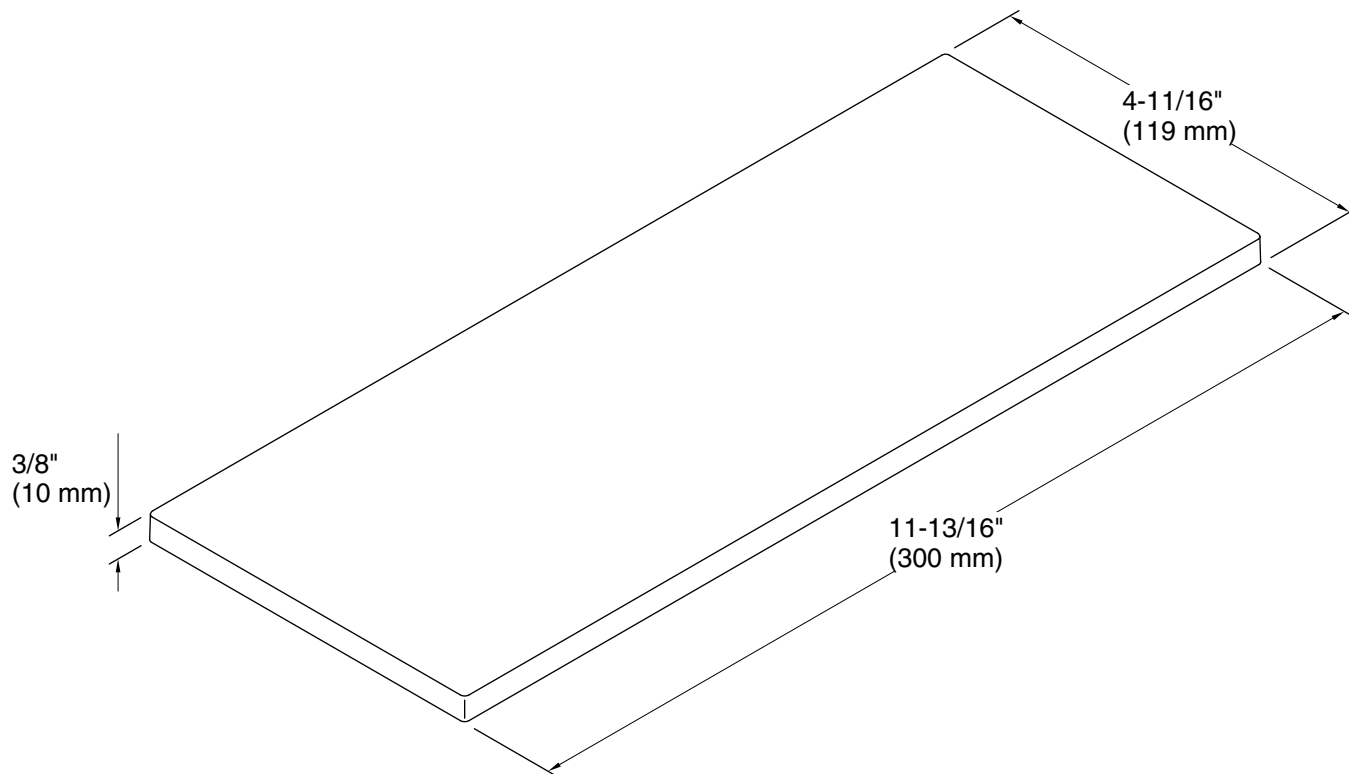

Features

- Flat tray provides wall-mounted shelf storage for bath essentials.
- Fits securely on Draft frames, hotelier, and toilet tissue holder (sold separately).
- Pair with other Draft components including trays, containers, and hooks (sold separately).
- Durable composite material.
- Coordinates with other products in the Draft collection.

Color	Code	Description
	0	White
	7	Black Black™

Technical Information

All product dimensions are nominal.

Material: Plastic