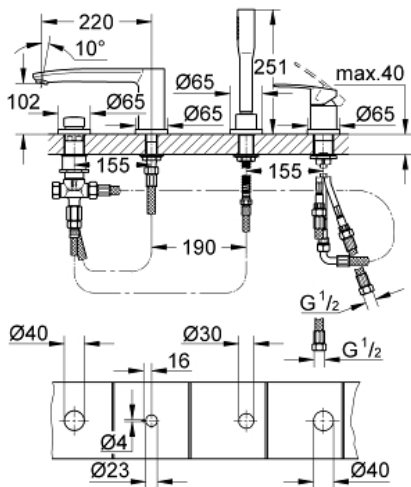

EUROSTYLE COSMOPOLITAN Four-Hole Bathtub Faucet with Handshower

MODEL # 23048003

Pure Freude
an Wasser

GROHE

Product Description: EUROSTYLE COSMOPOLITAN Four-Hole Bathtub Faucet with Handshower

Standard Specification:

- GROHE SilkMove ceramic cartridge
- GROHE StarLight chrome finish
- Consisting of:
 - Pre-assembled spout mounting
 - Single lever valve operating element
 - Swivel bath inlet with flow control
 - Bath/shower diverter
 - Euphoria Cosmopolitan hand shower (27 400 000) 1.75 gpm
 - 79" (2000mm) metal shower hose
 - Stainless steel flex lines
 - Connection for shower hose
 - Check valve included to prevent backflow
 - Min. recommended pressure: 15 psi (1.0 bar)

Applicable Codes & Standards:

- Energy Policy Act of 1992
- ASME A112.18.1/CSA B125.1
- ICC/ANSI A117.1
- LOGO CEC

Color:

- 23048003 StarLight Chrome