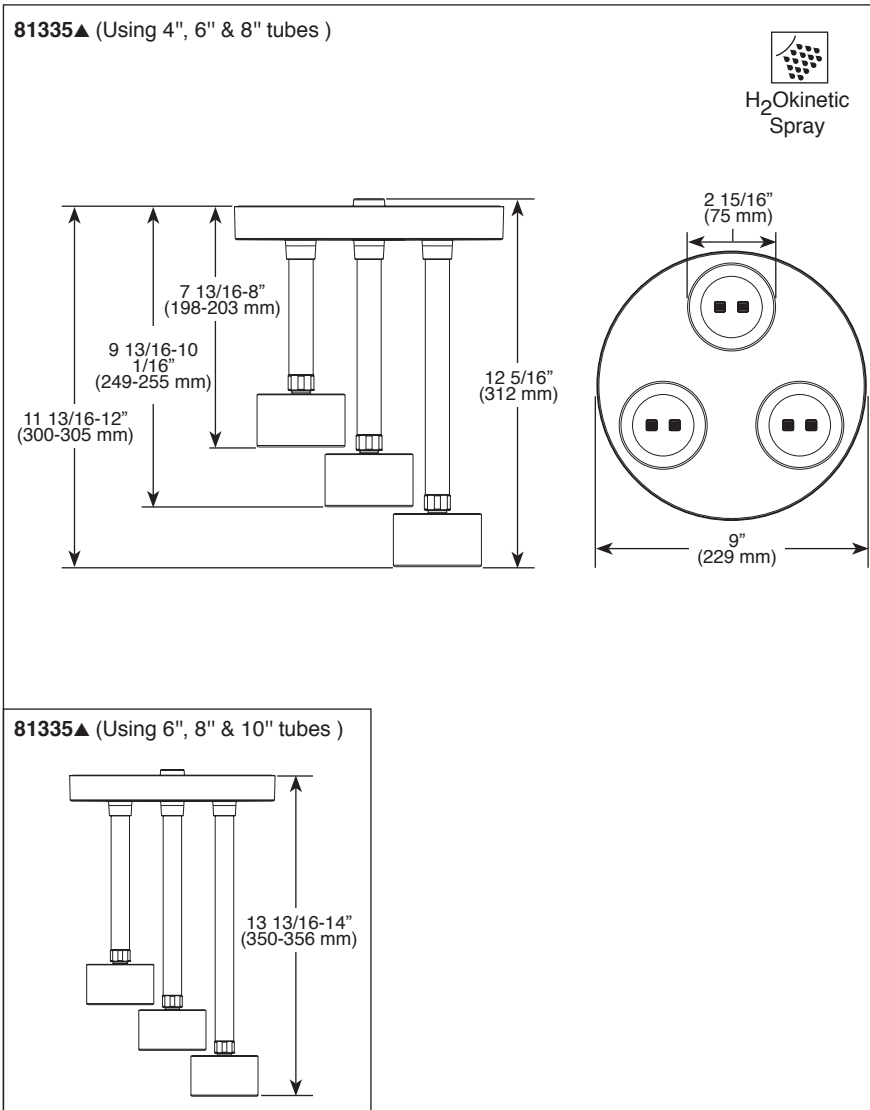

▲ Designate proper finish suffix

BRIZO®

PENDANT RAINCAN

■ Litze™ Collection

FEATURES:

- H₂Okinetic Technology® single function showerhead.

STANDARD SPECIFICATIONS:

- Solid brass tubes & spray shells.
- Showerhead has 1/2"-14 NPSM female connection.
- Maximum 2.00 gpm @ 80 psi, 7.60 L/min @ 550 kPa
- Recommended ceiling height 9' minimum.
- Individual ball nuts allow independent pivot and rotate adjustment of each pendant.
- Includes 4 pendant tube lengths 4", 6", 8", 10" to accommodate higher ceilings, one for each length.

WARRANTY

- Lifetime limited warranty on parts (other than electronic parts and batteries) and finishes: or, for commercial users, for 5 years from date of purchase.
- 5 year limited warranty on electronic parts (other than batteries); or, for commercial users, for 1 year from the date of purchase. No warranty is provided on batteries.

COMPLIES WITH:

- ASME A112.18.1 / CSA B125.1
- EPA WaterSense®