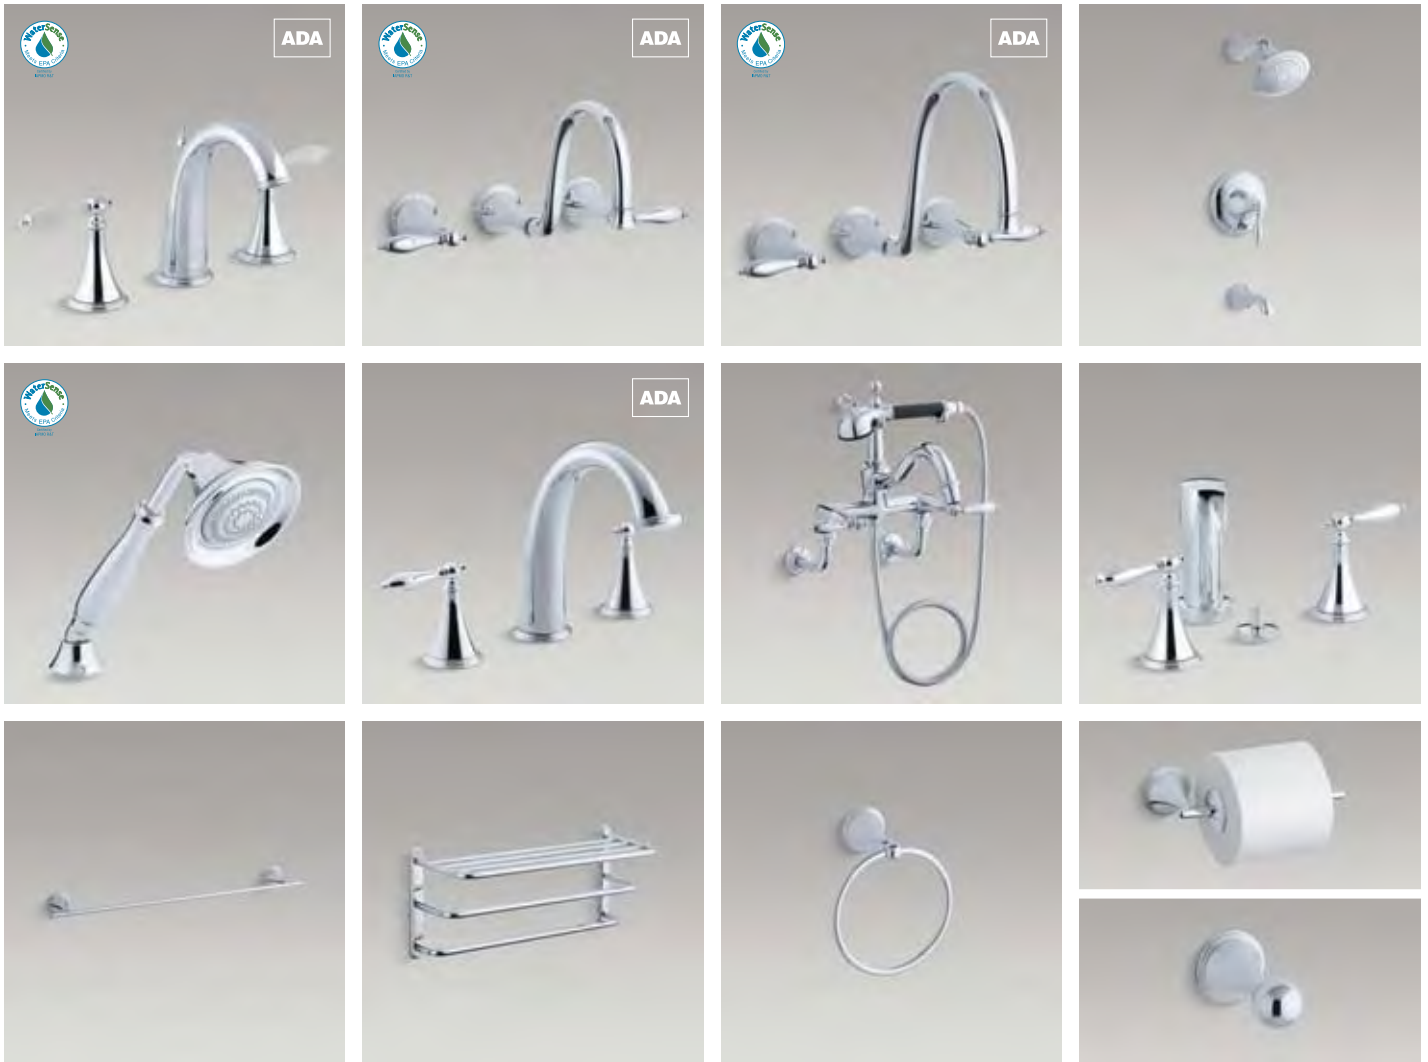

For complete product listing, see pages 142-147.

Widespread sink faucet
K-310-4P

Wall-mount sink faucet trim with 9¾" spout
K-T343-4M

Wall-mount sink faucet trim with 11¾" spout
K-T344-4M

Rite-Temp® pressure-balancing bath/shower trim set
K-T312-4M

Multifunction handshower
1.75 gpm (shown) K-10298
2.5 gpm (ADA-compliant) K-10286

Deck-mount high-flow bath faucet trim
K-T314-4M

Wall-mount bath faucet with handshower and wall-mount adapter kit
K-331-4M / K-101

Widespread bidet faucet with vertical spray
K-316-4M

24" towel bar
K-360

Three-tier towel shelf
(Available only in CP and PB finishes)
K-16155

Towel ring
K-363

Toilet tissue holder
K-361

Robe hook
K-364