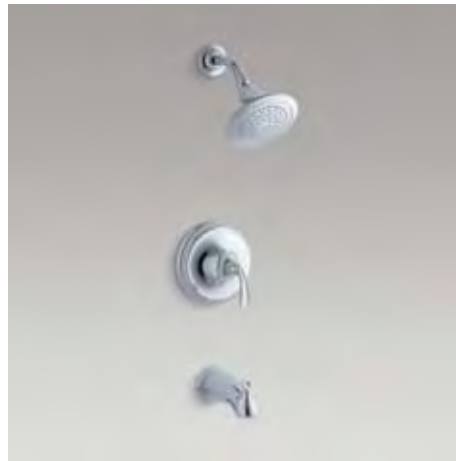

Tall single-handle sink faucet
K-10217-4

Rite-Temp® pressure-balancing bath/shower trim set
K-T10274-4