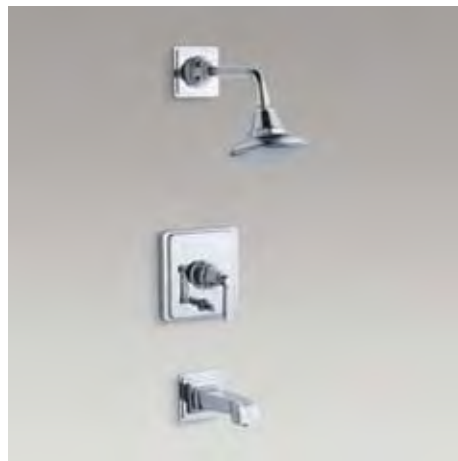

For complete product listing, see pages 142-147.

Widespread sink faucet

K-13132-4B

Rite-Temp® pressure-balancing bath/shower trim set with diverter

K-T13133-4B

Deck-mount high-flow bath faucet trim

K-T13140-4B

Widespread bidet faucet with vertical spray

K-13142-4B

Handle Styles

Faucet & Accessory Finishes

Additional Showering Options

Single-function showerhead	K-13137 / K-13137-AK / K-45417
Rite-Temp pressure-balancing shower trim set	K-T13134
Thermostatic valve trim	K-T13173
Volume control valve trim	K-T13174
Transfer valve trim	K-T13175
Rite-Temp pressure-balancing valve trim	K-T13135
Showerarm and flange	K-13136
Non-diverter bath spout	K-13139-B
Deck- or wall-mount high-flow bath faucet handle trim	K-T13141