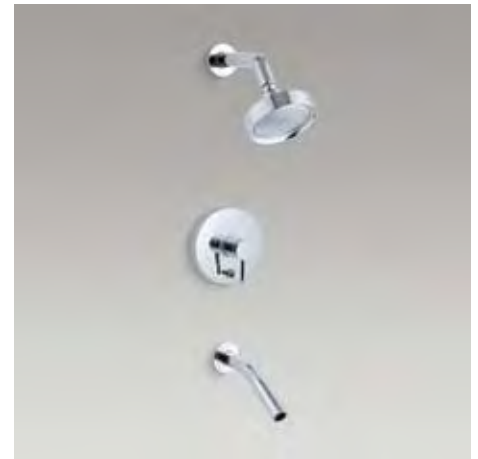

For complete product listing, see pages 142-147.

Widespread sink faucet
K-942-4

Multifunction handshower
1.75 gpm (shown) K-978
2.5 gpm K-973

Wall-mount sink faucet trim
K-T944-4

Deck-mount high-flow bath faucet trim
K-T954-4