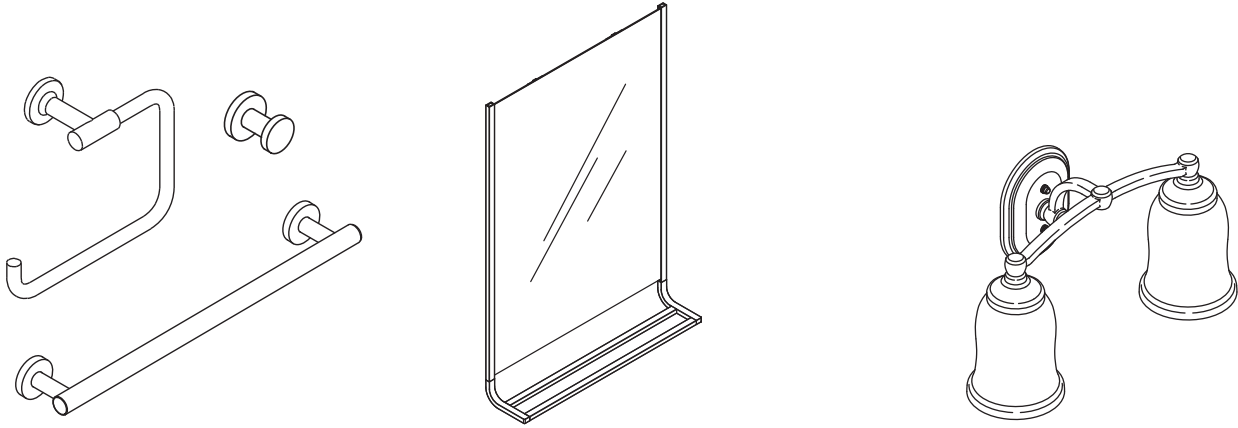

Accessories

As you'll see on the following pages, many of our faucets have coordinating accessories including shelves, towel bars, towel rings, toilet tissue holders, robe hooks and soap dishes. The perfect finishing touch, accessories are designed to complement your finish and style choices.

Mirrors & Medicine Cabinets

Adding a mirror to your bathroom isn't just functional. It also gives the illusion of more space. Explore our selection of mirrors and medicine cabinets on page 135 to find one that fits your bathroom's décor.

Lighting

Well-chosen lighting can make your grooming experience easier and enhance the look of your bathroom. Some faucets have line-matched lighting, such as Purist® and Devonshire®. See page 134 for a selection of lighting designed to complement an array of bathroom environments.

Cabinet Hardware

Complete the look of your bathroom with coordinating hardware, including drawer pulls and cabinet knobs. Our hardware is available in a range of finishes that match our faucet and accessory collections. See page 136 for available options.

Shower Accessories

We've thought of everything to make your shower experience safer and more convenient. See pages 138-139 for grab bars, shower rods and baskets.

Drains

Featuring solid-brass construction for durability and reliability, KOHLER® bathroom sink drains resist buildup. A range of finish options lets you find the perfect match for your faucet and trim. See page 137 for drain options.