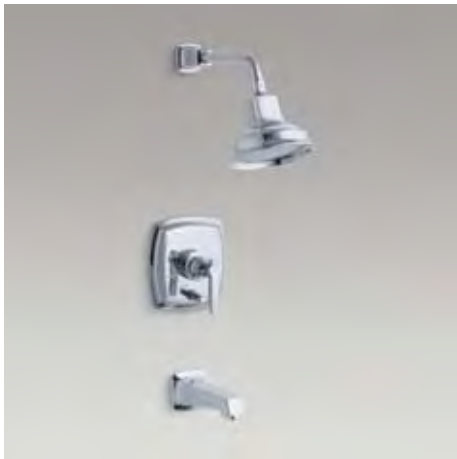

For complete product listing, see pages 142-147.

Single-handle sink faucet

K-16230-4

K-16231-4

K-16232-4

Rite-Temp® pressure-balancing bath/shower trim set with diverter

K-T16233-4

Single-function handshower

K-419

Deck-mount high-flow bath faucet trim

With diverter (shown)
Without diverter

K-T16236-4
K-T16237-3

Handle Styles

Cross (3)

Lever (4)

Faucet & Accessory Finishes

Additional Showering Options

- Single-function showerhead K-16244 / K-16244-AK / K-45410
- Multifunction showerhead K-16245
- Rite-Temp pressure-balancing shower trim set K-16234
- Thermostatic valve trim K-T16239
- Volume control valve trim K-T16241
- Transfer valve trim K-T16242
- Rite-Temp pressure-balancing valve trim K-16235
- Showerarm and flange K-16279 / K-16280 / K-16281 / K-16287
- Non-diverter bath spout K-16246