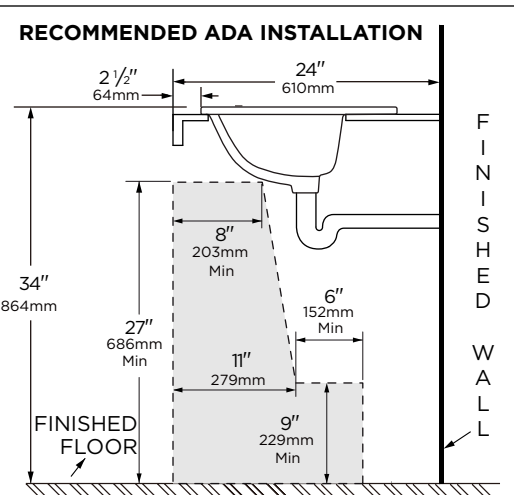

Warranty:

- Limited Lifetime on Vitreous China, refer to the website for more details.

NOTES: All dimensions are in inches and millimeter. Illustrations may not be drawn to scale.

IMPORTANT:

Dimensions of fixtures are nominal and may vary within the range of tolerances established by ASME standard A 112.19.2

PLUMBERS NOTE: Provide suitable reinforcement for all wall supports.