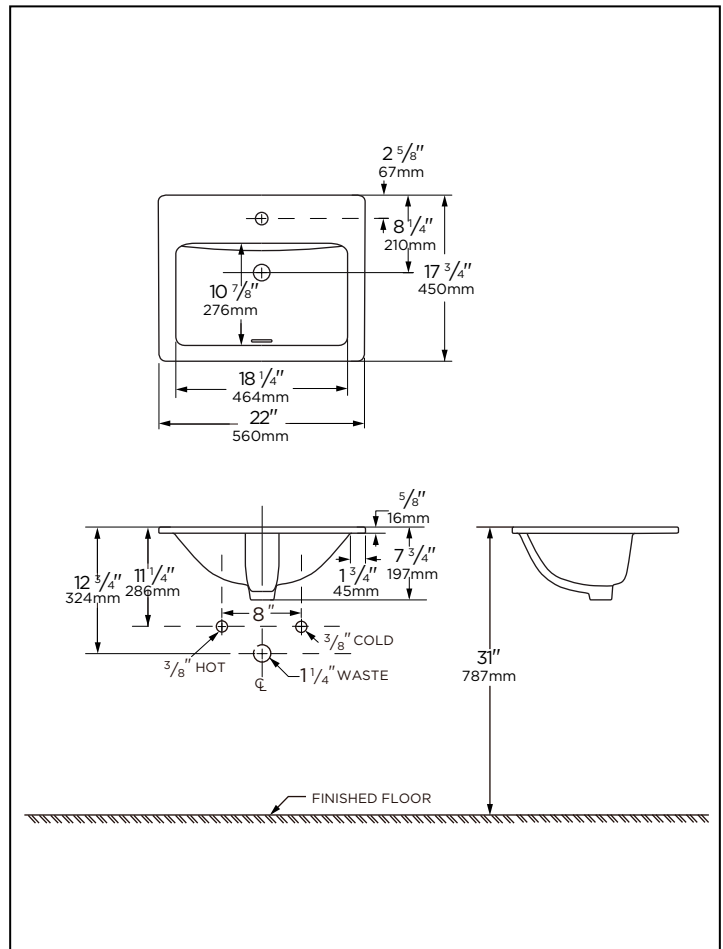

Warranty:

- Limited Lifetime on Vitreous China, refer to the website for more details.

NOTES: All dimensions are in inches and millimeter. Illustrations may not be drawn to scale.

IMPORTANT:

Dimensions of fixtures are nominal and may vary within the range of tolerances established by ASME standard A 112.19.2

PLUMBERS NOTE: Provide suitable reinforcement for all wall supports.