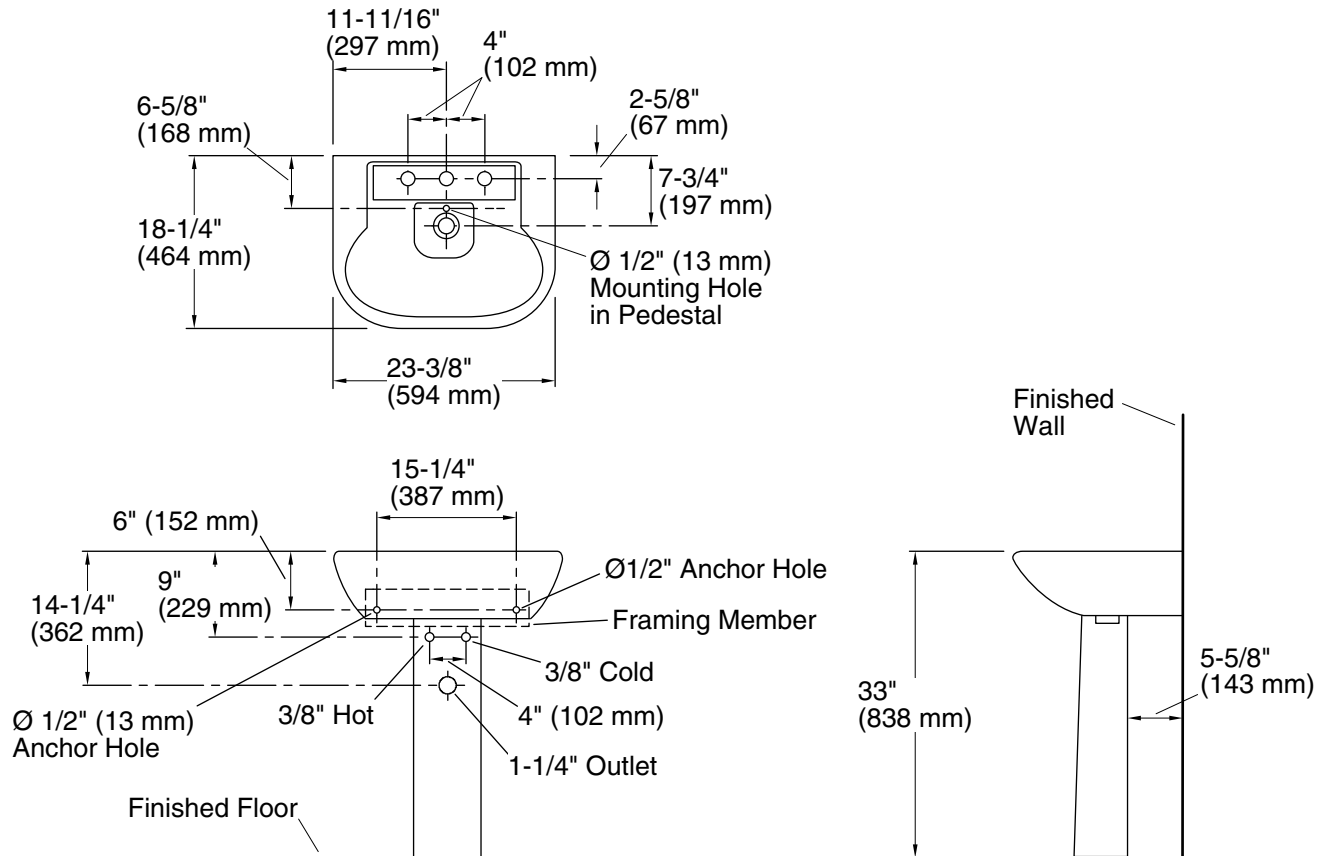

## Features

- Wall-mount or for use with pedestal 448120.
- 8" (203 mm) widespread faucet holes.
- Center drain and overflow.

For the most current Specification Sheet, go to [www.sterlingplumbing.com](http://www.sterlingplumbing.com).

**Technical Information**

All product dimensions are nominal.

- Bowl configuration: Single
- Installation: Pedestal
- Bowl area (Only): Length: 18-1/4" (464 mm)  
Width: 11-5/8" (295 mm)  
Water depth: 4" (102 mm)
- Number of deck holes: 3
- Faucet hole spacing: 8" (203 mm)
- Drain hole: 1-3/4" (44 mm)

**Notes**

- Install this product according to the installation instructions.
- Measure your actual product for roughing-in details.