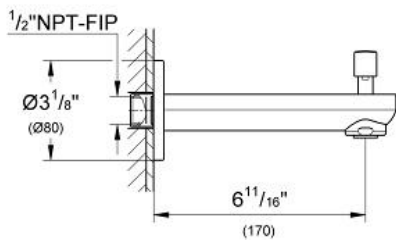

Tub Spout
MODEL # 13273000

Pure Freude
an Wasser

GROHE

ADA

C

Product Description:

Tub Spout

Standard Specification:

- Wall mount
- **GROHE StarLight** chrome finish
- Flow control
- Automatic diverter: bath/shower
- 1/2" (13 mm) NPT Male Threads
- 6 11/16" (170 mm) spout reach

Applicable Codes & Standards:

- Energy Policy Act of 1992
- ASME A112.18.1/CSA B125.1
- ICC/ANSI A117.1