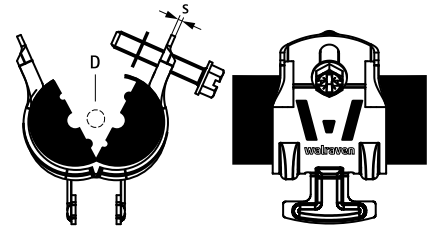

Walraven W6000 Insulated Clamp

(H 32 220)

to be used with pipes that need to be insulated 6 - 43 mm

Features and benefits

- for installation of thermal isolated steel, copper, stainless steel or plastic pipe
- one-piece design - no loose parts
- easier, faster, safer - installs with one hand
- 3-way screw head - Phillips, flat and hex
- available with 3/8", 1/2" or 3/4" integrated thermal insulation block
- to be used in combination with soft insulation material
- vapor-proof gluing to pipe insulation
- excellent thermal and mechanical properties
- W Series Clamps are boxed for easy handling - no more bags
- material: Clamp: made of steel 1.0242; Insulation shell: PIR thermally hardening foam (core), synthetic rubber (sides) and vapor-proof layer of black PVC
- surface treatment: high grade Zn-Mg based coating (600 hours salt spray)