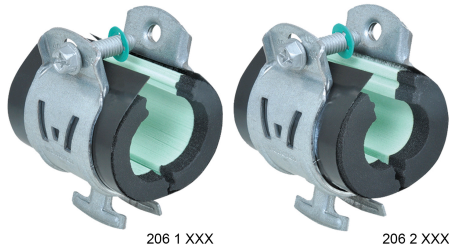

Walraven W6000 Insulated Clamp

(H 32 220)

to be used with pipes that need to be insulated 6 - 43 mm

Features and benefits

- for installation of thermal isolated steel, copper, stainless steel or plastic pipe
- one-piece design - no loose parts
- easier, faster, safer - installs with one hand
- 3-way screw head - Phillips, flat and hex
- available with 3/8", 1/2" or 3/4" integrated thermal insulation block
- to be used in combination with soft insulation material
- vapor-proof gluing to pipe insulation
- excellent thermal and mechanical properties
- W Series Clamps are boxed for easy handling - no more bags
- material: Clamp: made of steel 1.0242; Insulation shell: PIR thermally hardening foam (core), synthetic rubber (sides) and vapor-proof layer of black PVC
- surface treatment: high grade Zn-Mg based coating (600 hours salt spray)