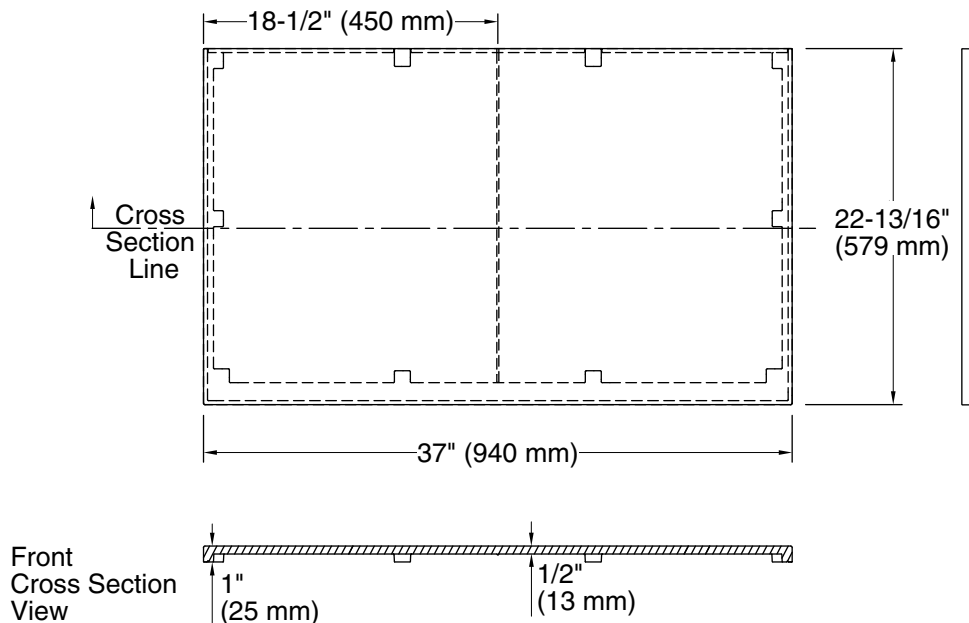

Features

- Pairs with KOHLER drop-in and above-counter bathroom sinks.
- Pilot holes for single, 4-inch centerset, and 8-inch wideset faucets.
- Coordinates with the industry-standard 36-inch vanities in the KOHLER® Tailored vanity collection.
- Field trimmable for alcove and corner installations.
- Optional side and backsplashes available (sold separately).

Material

- Solid surface.

Installation

- Vanity top.
- Accommodates single, 4-inch, and 8-inch center faucet configurations.

Recommended Products/Accessories

K-23723 Faucet cleaner

Codes/Standards

None Applicable

Technical Information

All product dimensions are nominal.

Installation: Vanity top/ITB

Notes

Install this product according to the installation instructions.

Observe all local plumbing and building codes.

This countertop is designed to be installed with a KOHLER or standard-size vanity.