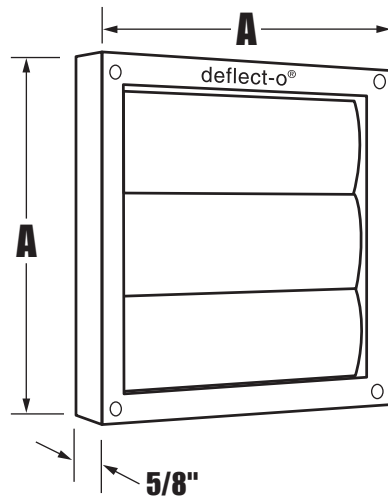

Performance Data

for all plastic molded louvered vent hoods

Hood

- Calcium filled Polypropylene
- Melting point: 325° F+
- UV Inhibitor added

Technical Data

• Free Air

- 5" dia. = 22.5 square inches
- 6" dia. = 27 square inches
- 7" dia. = 31.5 square inches

General Information

- 5", 6" & 7" diameter opening
- quick, easy installation
- is very attractive and comes in a variety of sizes and two colors
- opens with ease for maximum airflow
- durable weather resistant
- curved louvers for quieter operation

Model No.	A	B	C
HS5W	7 ⁷ / ₈ "	7 ¹ / ₂ "	5"
HS5B	7 ⁷ / ₈ "	7 ¹ / ₂ "	5"
HS6W	7 ⁷ / ₈ "	7 ¹ / ₂ "	6"
HS6B	7 ⁷ / ₈ "	7 ¹ / ₂ "	6"
HS7W	9 ¹ / ₁₆ "	8 ¹ / ₂ "	7"

Molded for easy connection of pipe

Side View

Rear View