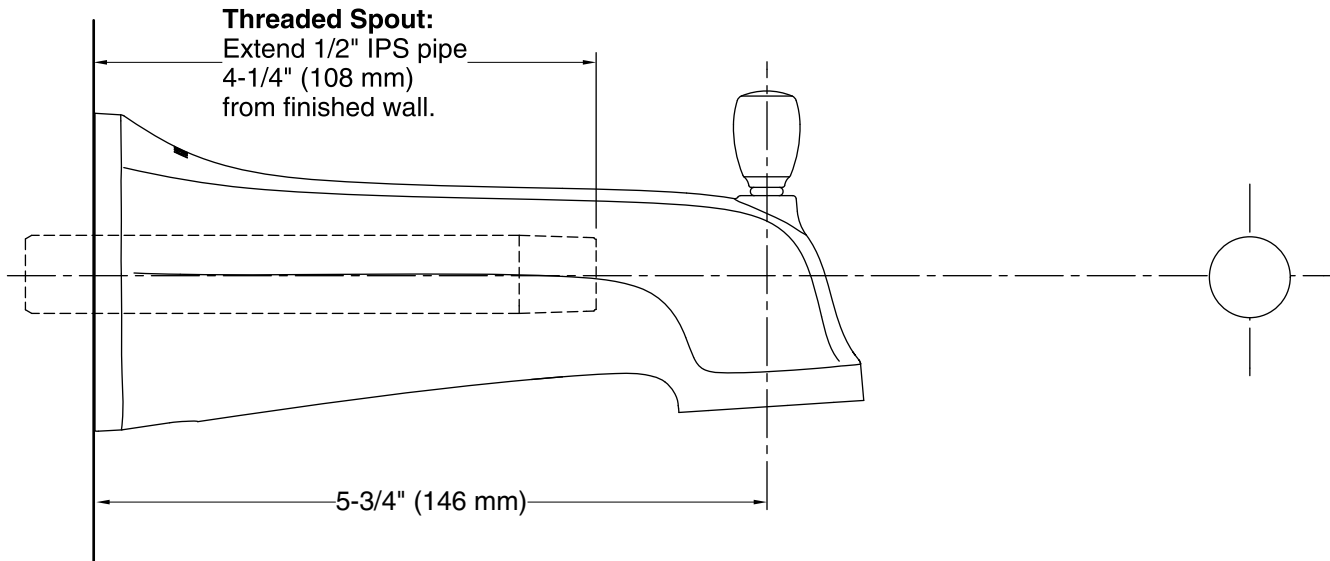

Technical Information

All product dimensions are nominal.

Drain included: No

Notes

Install this product according to the installation guide.

Install straight pipe or tube drop of 7" (178 mm) to 18" (457 mm) with single elbow between valve and wall-mount spout.