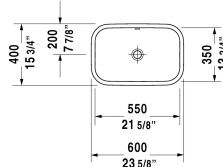

Happy D.2 Washbowl # 2314600000

< 23 5/8" Inch >

| Washbowl | Dimension | Weight | Order number |
|--|------------------------|--------|--------------|
| ground, with overflow, without faucet deck, hardware included, overflow clip Chrome included, cUPC® listed*, 23 5/8" Inch | | | |
| Colors | | | |
| 00 White | | | |
| Variant | | | |
| <input checked="" type="checkbox"/> | 23 5/8" x 15 3/4" Inch | 30 lb | 2314600000 |
| Infobox | | | |
| * Complies with following standards: ASME A112.19.2/CSA B45.1 | | | |
| Sanitary ceramics with the special WonderGliss surface finish will remain clean and attractive-looking for a long time to come. When ordering WonderGliss please add a "1" as eleventh digit to the model number. | | | |
| Push button drain assembly for washbasins with overflow | 2" Inch | 0.8 lb | 005052 |
| Suitable products | | | |
| Vanity unit for console wall-mounted 1 pull-out compartment, for above-counter basin Happy D.2, 39 3/8" x 21 5/8" Inch | 39 3/8" x 21 5/8" Inch | | HP4941 |
| Vanity unit for console wall-mounted 2 drawers, upper drawer including cut-out for siphon and siphon cover, for above-counter basin Happy D.2, 39 3/8" x 21 5/8" Inch | 39 3/8" x 21 5/8" Inch | | HP4971 |
| Vanity unit for console wall-mounted 1 pull-out compartment, for above-counter basin Happy D.2, 51 1/8" x 21 5/8" Inch | 51 1/8" x 21 5/8" Inch | | HP4942 L/M/R |