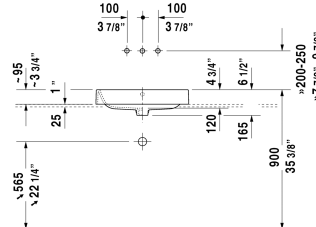

Happy D.2 Washbowl # 2314600000

< 23 5/8" Inch >

| Washbowl | Dimension | Weight | Order number |
|--|------------------------|--------|--------------|
| ground, with overflow, without faucet deck, hardware included, overflow clip Chrome included, cUPC® listed*, 23 5/8" Inch | | | |
| Colors | | | |
| 00 White | | | |
| Variant | | | |
| <input checked="" type="checkbox"/> | 23 5/8" x 15 3/4" Inch | 30 lb | 2314600000 |
| Infobox | | | |
| * Complies with following standards: ASME A112.19.2/CSA B45.1 | | | |
| Sanitary ceramics with the special WonderGliss surface finish will remain clean and attractive-looking for a long time to come. When ordering WonderGliss please add a "1" as eleventh digit to the model number. | | | |
| Push button drain assembly for washbasins with overflow | 2" Inch | 0.8 lb | 005052 |
| Suitable products | | | |
| Vanity unit for console wall-mounted 1 pull-out compartment, for above-counter basin Happy D.2, 39 3/8" x 21 5/8" Inch | 39 3/8" x 21 5/8" Inch | | HP4941 |
| Vanity unit for console wall-mounted 2 drawers, upper drawer including cut-out for siphon and siphon cover, for above-counter basin Happy D.2, 39 3/8" x 21 5/8" Inch | 39 3/8" x 21 5/8" Inch | | HP4971 |
| Vanity unit for console wall-mounted 1 pull-out compartment, for above-counter basin Happy D.2, 51 1/8" x 21 5/8" Inch | 51 1/8" x 21 5/8" Inch | | HP4942 L/M/R |

All drawings contain the necessary measurements which are subject to standard tolerances. They are stated in inch & mm and are non-binding. Exact measurements, in particular for customized installation scenarios, can only be taken from the finished ceramic piece.