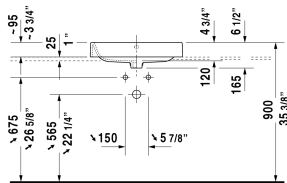

Happy D.2 Washbowl # 2314600000

< 23 5/8" Inch >

| Washbowl | Dimension | Weight | Order number |
|--|------------------------|--------|--------------|
| ground, with overflow, without faucet deck, hardware included, overflow clip Chrome included, cUPC® listed*, 23 5/8" Inch | | | |
| Colors | | | |
| 00 White | | | |
| Variant | | | |
| <input checked="" type="checkbox"/> | 23 5/8" x 15 3/4" Inch | 30 lb | 2314600000 |
| Infobox | | | |
| * Complies with following standards: ASME A112.19.2/CSA B45.1 | | | |
| Sanitary ceramics with the special WonderGliss surface finish will remain clean and attractive-looking for a long time to come. When ordering WonderGliss please add a "1" as eleventh digit to the model number. | | | |
| Push button drain assembly for washbasins with overflow | 2" Inch | 0.8 lb | 005052 |
| Suitable products | | | |
| Vanity unit for console wall-mounted 1 pull-out compartment, for above-counter basin Happy D.2, 39 3/8" x 21 5/8" Inch | 39 3/8" x 21 5/8" Inch | | HP4941 |
| Vanity unit for console wall-mounted 2 drawers, upper drawer including cut-out for siphon and siphon cover, for above-counter basin Happy D.2, 39 3/8" x 21 5/8" Inch | 39 3/8" x 21 5/8" Inch | | HP4971 |
| Vanity unit for console wall-mounted 1 pull-out compartment, for above-counter basin Happy D.2, 51 1/8" x 21 5/8" Inch | 51 1/8" x 21 5/8" Inch | | HP4942 L/M/R |

All drawings contain the necessary measurements which are subject to standard tolerances. They are stated in inch & mm and are non-binding. Exact measurements, in particular for customized installation scenarios, can only be taken from the finished ceramic piece.