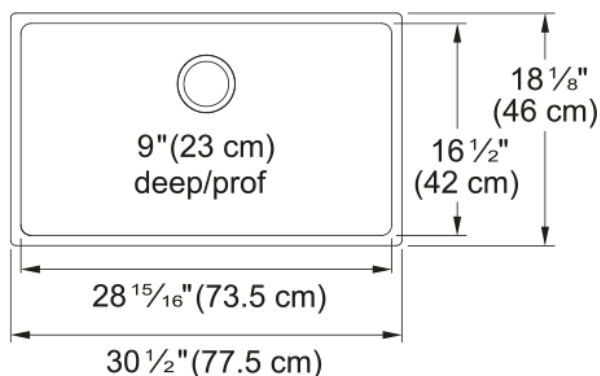

## Brookmore Undermount Sink - BSU1831-9N | 122.0637.644

Brookmore Collection 30.6-in x 18.2-in Undermount Single Bowl Stainless Steel Kitchen Sink. The Brookmore stainless steel sink collection will create something truly unique that fits both prepping and cleaning needs. Made with high-quality 18-gauge stainless steel with a rich chromium content that helps shield the material from corrosion and prevents bacterial growth. The undermount sink style provides a sleek, modern look and makes cleaning up spills and messes easy. The spacious 9" deep bowl is perfect for soaking and washing stacks of dishes, and the sound-dampening system goes to work to reduce the noise caused by a garbage disposal or running water.

### Product Dimensions

Length (right to left)	30.512
Width (front to back)	18.11
Large bowl size: right to left	29
Large bowl size: front to back	16.535
Large bowl: depth	9.055

### Installation

Minimum cabinet size	36"
----------------------	-----