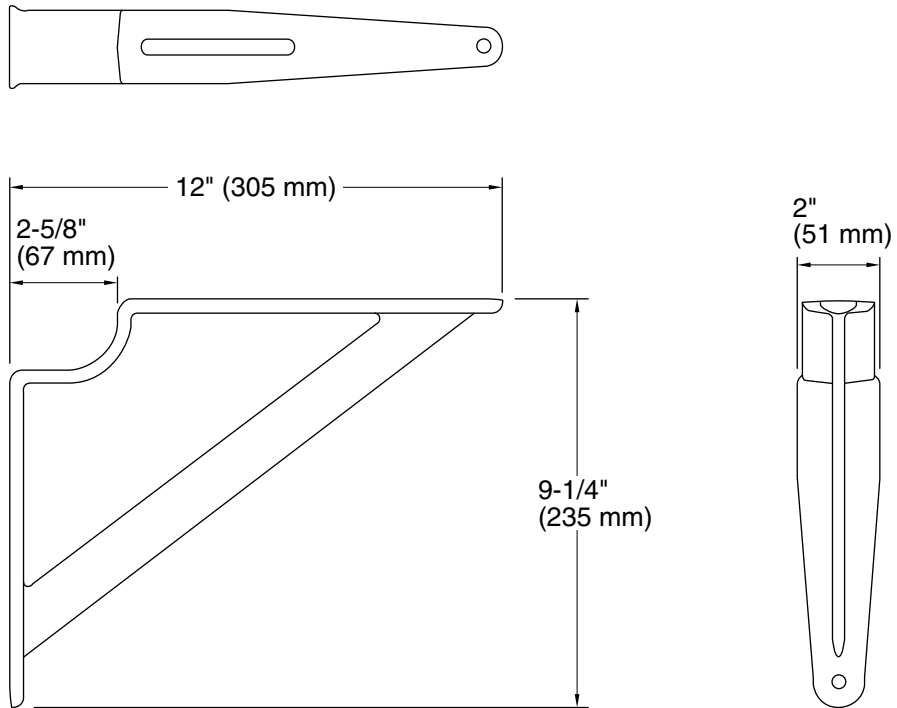

Wall-Mount Sink Brackets K-1808-P

Features

- Set of two brackets.
- Constructed of KOHLER® Enameled Cast Iron.
- For use with the K-12643 Greenwich wall-mount sink.

Recommended Products/Accessories

K-23725 Cast iron cleaner

Codes/Standards

None Applicable

KOHLER® One-Year Limited Warranty

See website for detailed warranty information.

Technical Information

All product dimensions are nominal.

Material: KOHLER® Enameled Cast Iron