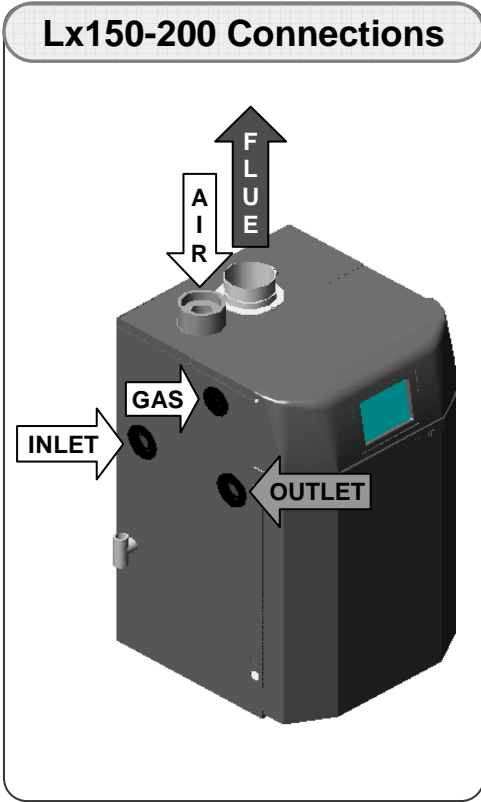

Domestic Hot Water Settings

Warm Weather Shutdown Settings

Wall Mounting | Lx150-200

Wall Mounting | Lx300-400