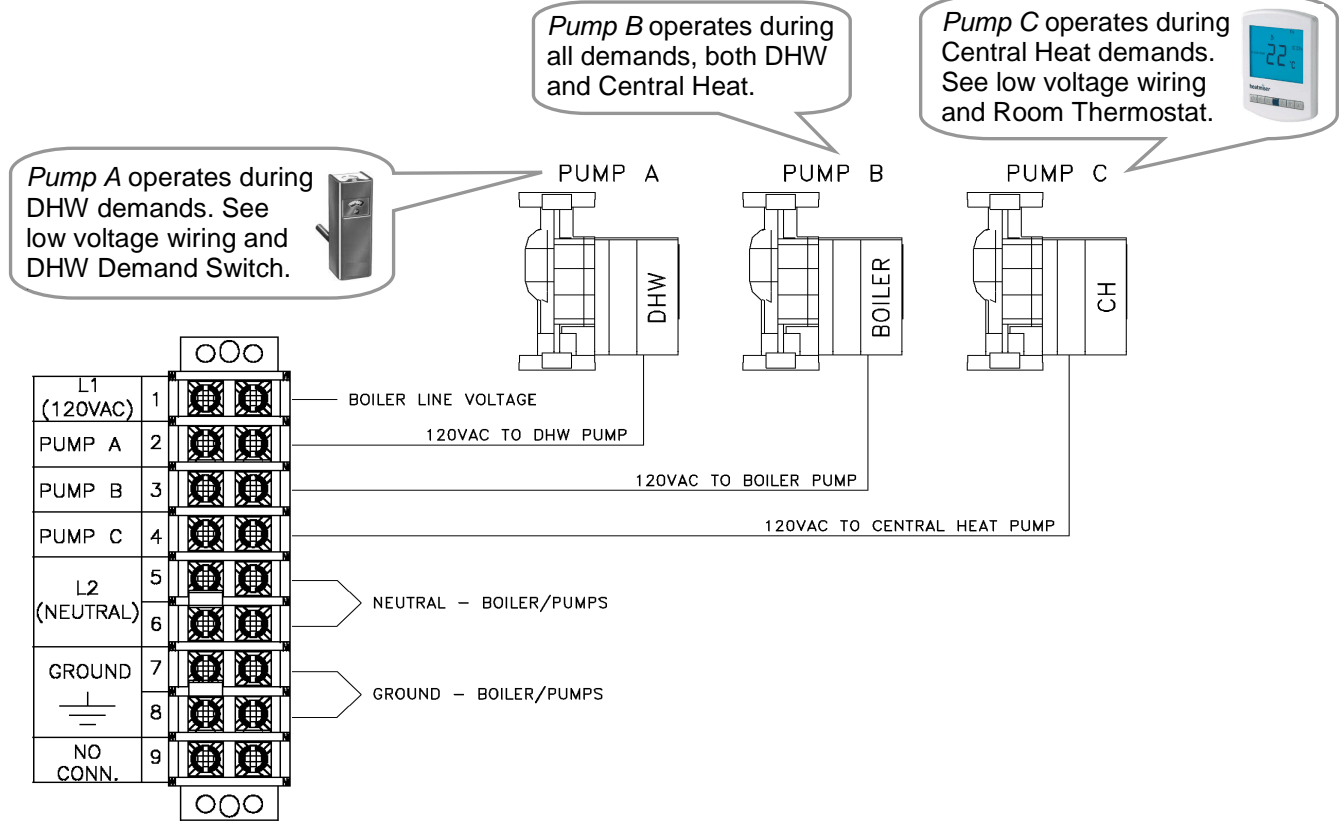

QUICK START GUIDE

Lx150-400

NY Thermal Inc.
Tel: (506) 657-6000
Toll Free: 1-800-688-2575
Fax: 1-506-432-1135
Web: www.ntiboilertech.com
Email: info@nythermal.com

Line Voltage Wiring