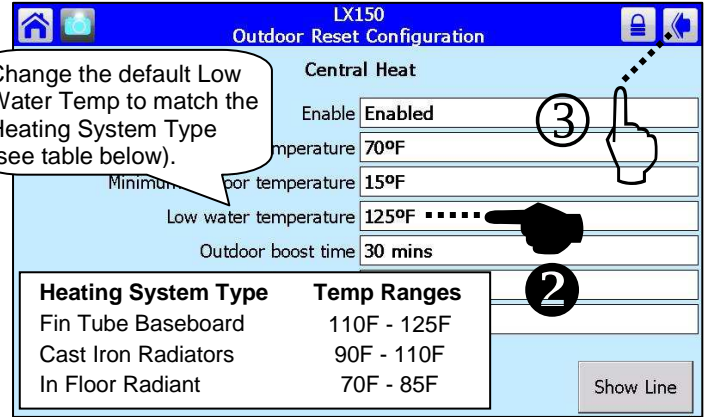

Navigating the Touch Screen Display

Date/Time

Home

Touch

Summary

Config Menu

Central Heat Settings

Outdoor Reset Settings

Domestic Hot Water Settings

Warm Weather Shutdown Settings

Wall Mounting | Lx150-200

Wall Mounting | Lx300-400