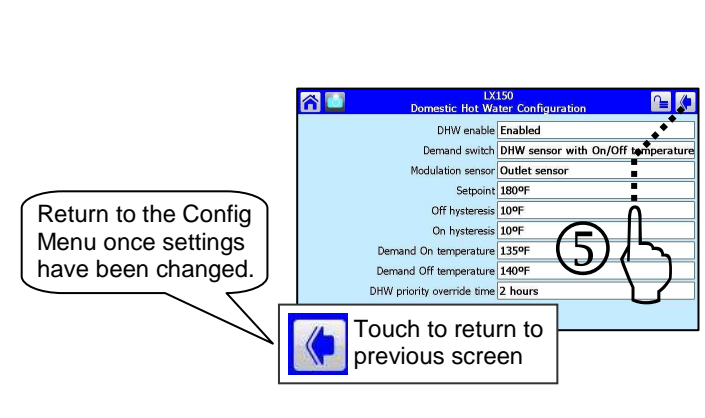

Domestic Hot Water Settings