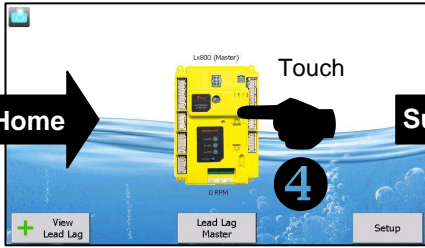

Navigating the Touch Screen Display

Date/Time

Home

Touch

Summary

Config Menu

Central Heat Settings