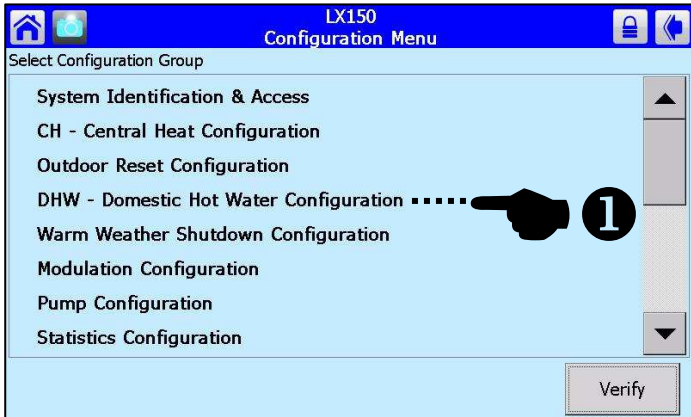

Navigating the Touch Screen Display

Date/Time

Home

Touch

Summary

Config Menu

Central Heat Settings

Outdoor Reset Settings

Domestic Hot Water Settings

Warm Weather Shutdown Settings

Wall Mounting | Lx150-200

Wall Mounting | Lx300-400