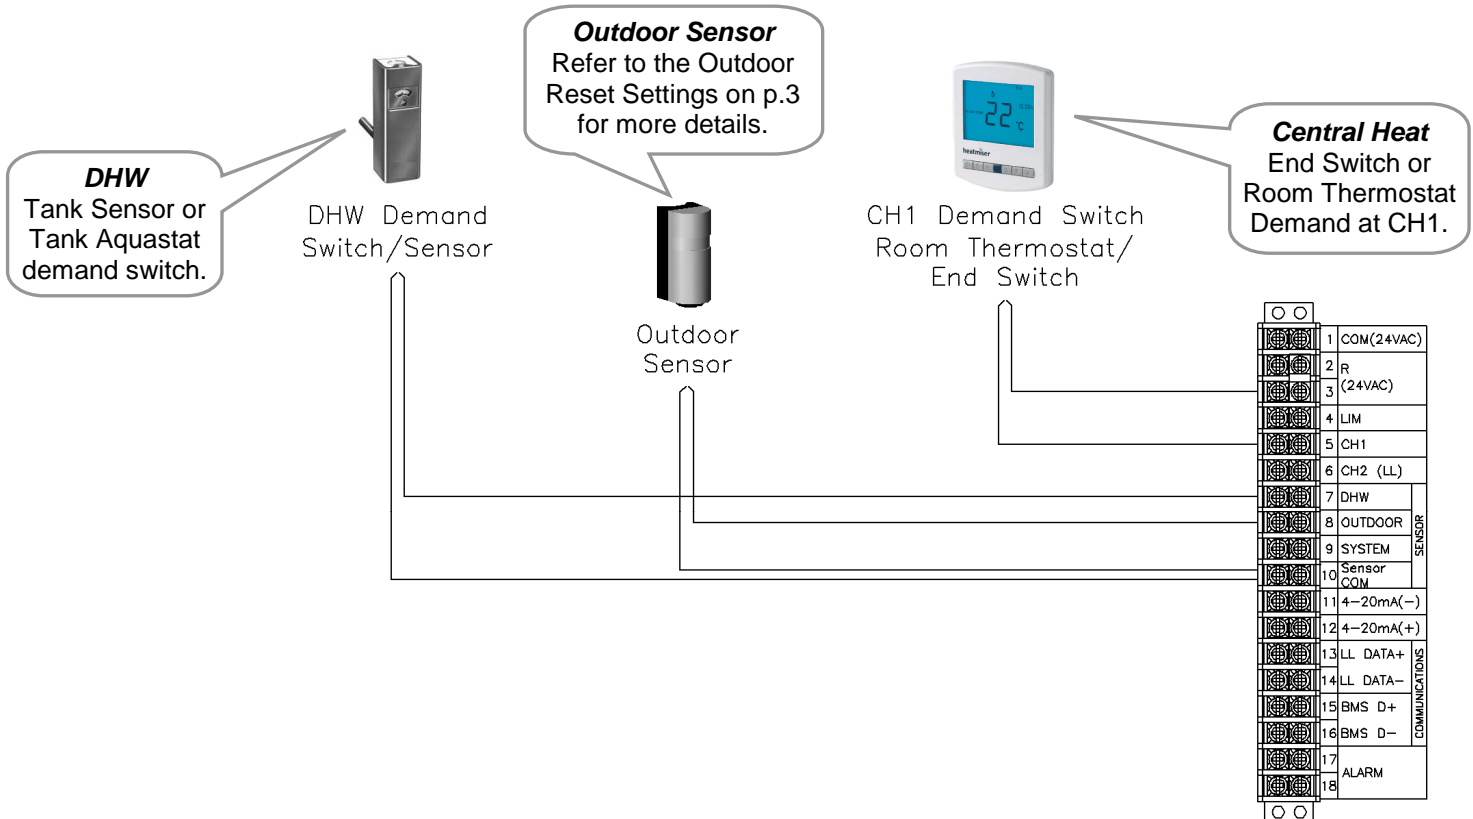

Navigating the Touch Screen Display

Date/Time

Home

Touch

Summary

Config Menu

Central Heat Settings

Outdoor Reset Settings

Domestic Hot Water Settings

Warm Weather Shutdown Settings

Wall Mounting | Lx150-200

Wall Mounting | Lx300-400