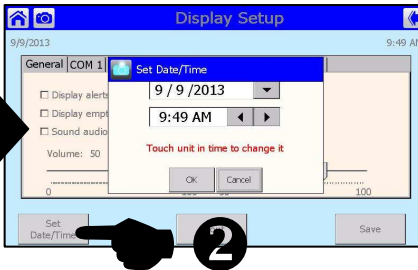

Navigating the Touch Screen Display

Date/Time

Home

Touch

Summary

Config Menu

Central Heat Settings

Outdoor Reset Settings