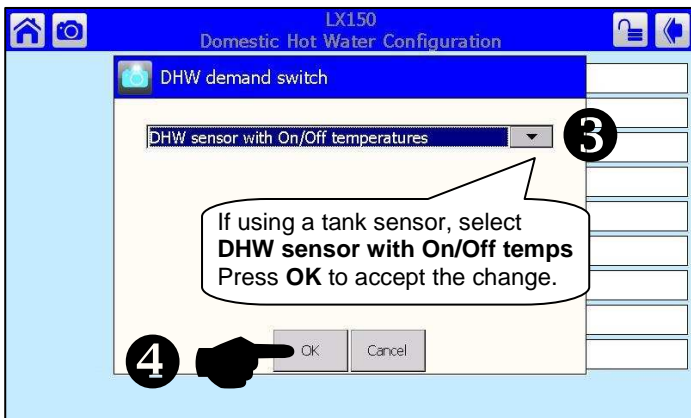

Domestic Hot Water Settings