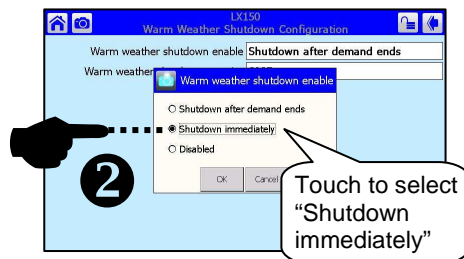

Warm Weather Shutdown Settings