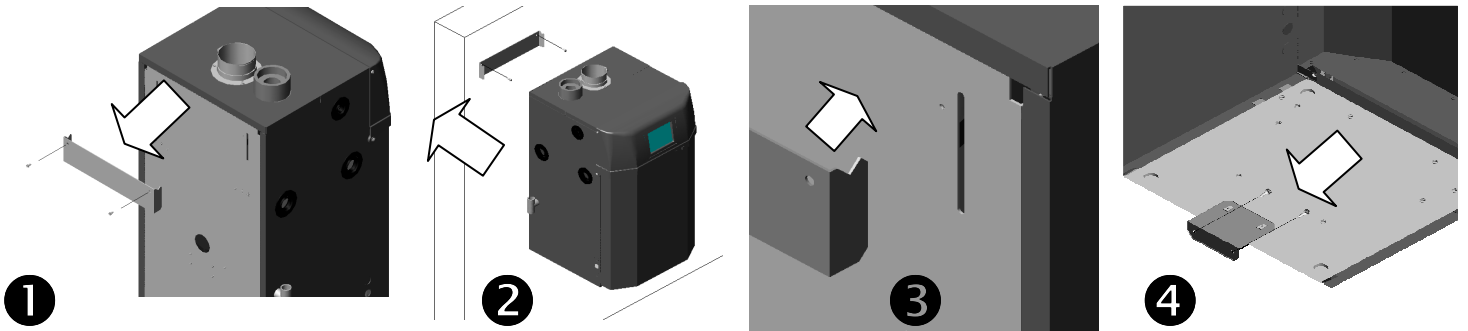

Domestic Hot Water Settings

Warm Weather Shutdown Settings

Wall Mounting | Lx150-200

Wall Mounting | Lx300-400