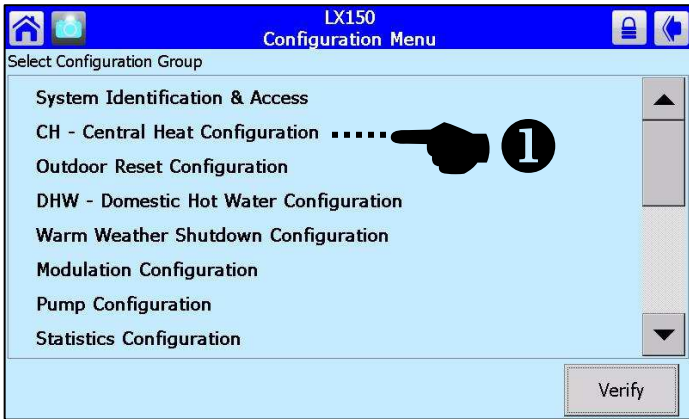

Navigating the Touch Screen Display

Date/Time

Home

Touch

Summary

Config Menu

Central Heat Settings

Outdoor Reset Settings

Domestic Hot Water Settings

Warm Weather Shutdown Settings

Wall Mounting | Lx150-200

Wall Mounting | Lx300-400