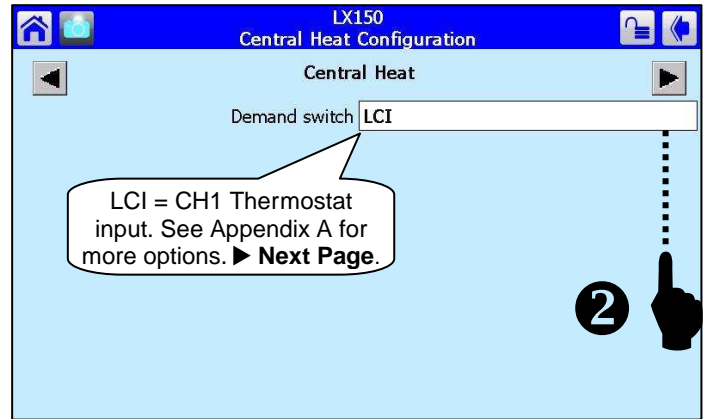

Navigating the Touch Screen Display

Date/Time

Home

Touch

Summary

Config Menu

Central Heat Settings

Outdoor Reset Settings

Domestic Hot Water Settings

Warm Weather Shutdown Settings

Wall Mounting | Lx150-200

Wall Mounting | Lx300-400