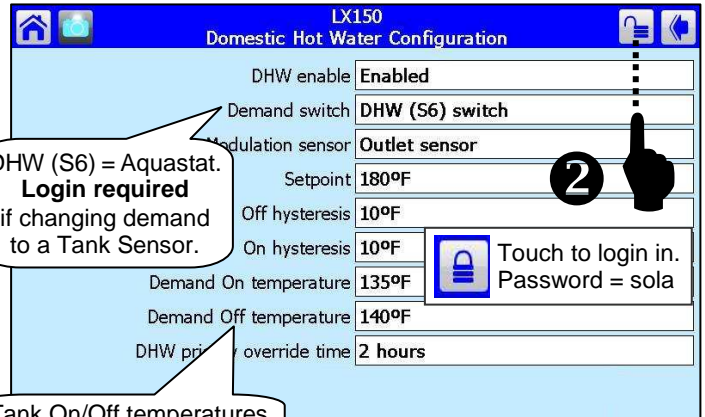

Navigating the Touch Screen Display

Date/Time

Home

Touch

Summary

Config Menu

Central Heat Settings

Outdoor Reset Settings

Domestic Hot Water Settings

Warm Weather Shutdown Settings

Wall Mounting | Lx150-200

Wall Mounting | Lx300-400