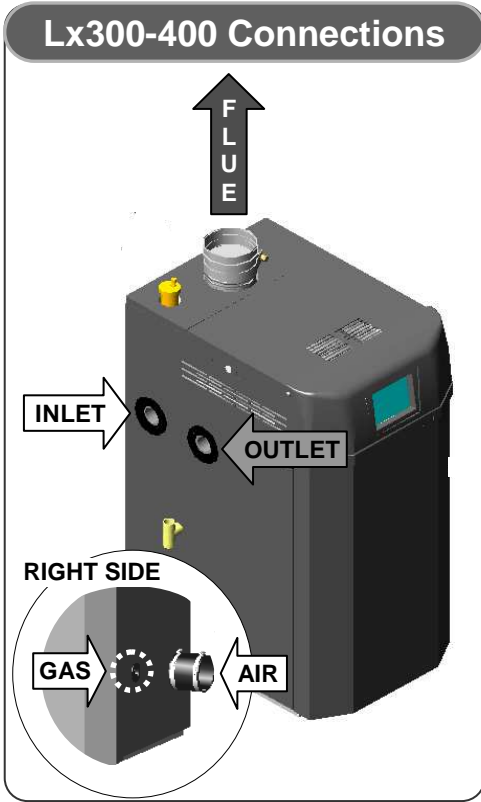

Domestic Hot Water Settings

Warm Weather Shutdown Settings

Wall Mounting | Lx150-200

Wall Mounting | Lx300-400