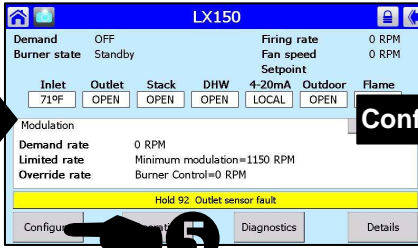

Navigating the Touch Screen Display

Date/Time

Home

Touch

Summary

Config Menu

Central Heat Settings

Outdoor Reset Settings

Domestic Hot Water Settings

Warm Weather Shutdown Settings

Wall Mounting | Lx150-200

Wall Mounting | Lx300-400