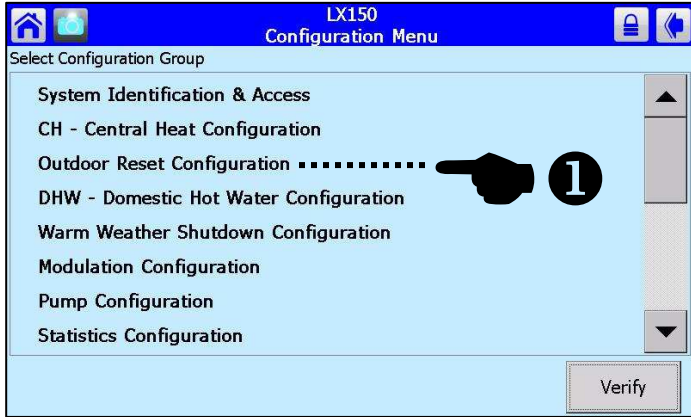

Navigating the Touch Screen Display

Date/Time

Home

Touch

Summary

Config Menu

Central Heat Settings

Outdoor Reset Settings

Domestic Hot Water Settings

Warm Weather Shutdown Settings

Wall Mounting | Lx150-200

Wall Mounting | Lx300-400