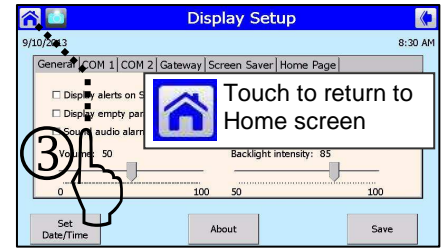

Navigating the Touch Screen Display

Date/Time

Home

Touch

Summary

Config Menu

Central Heat Settings

Outdoor Reset Settings