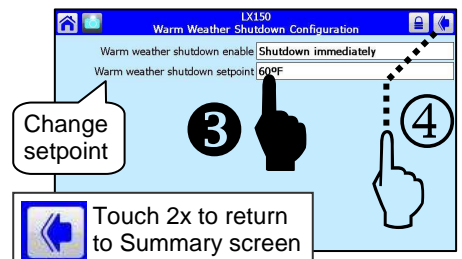

Navigating the Touch Screen Display

Date/Time

Home

Touch

Summary

Config Menu

Central Heat Settings

Outdoor Reset Settings

Domestic Hot Water Settings

Warm Weather Shutdown Settings

Wall Mounting | Lx150-200

Wall Mounting | Lx300-400