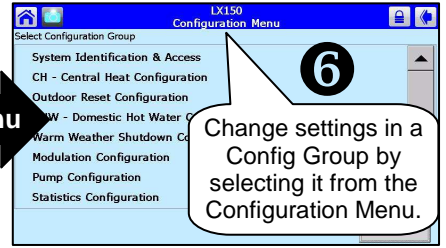

Navigating the Touch Screen Display

Date/Time

Home

Touch

Summary

Config Menu

Central Heat Settings

Outdoor Reset Settings

Domestic Hot Water Settings

Warm Weather Shutdown Settings

Wall Mounting | Lx150-200

Wall Mounting | Lx300-400