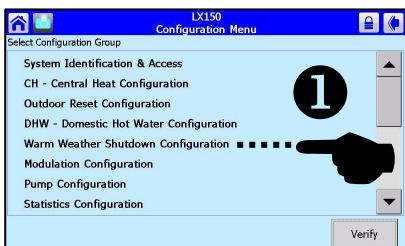

Warm Weather Shutdown Settings