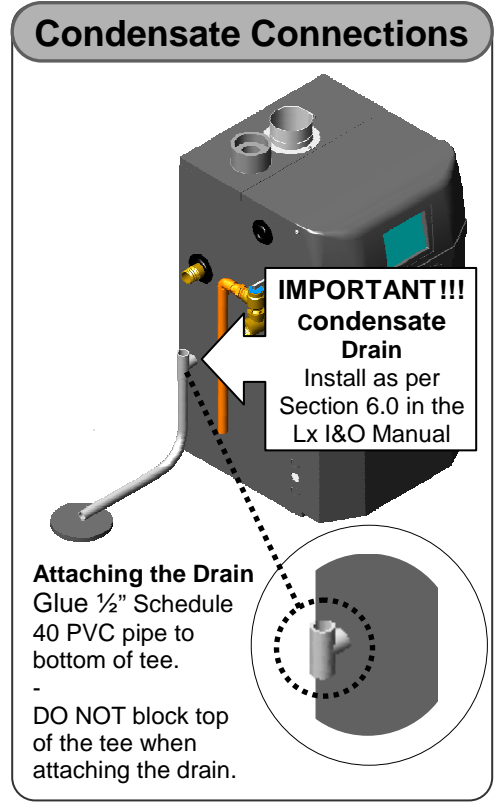

Domestic Hot Water Settings

Warm Weather Shutdown Settings

Wall Mounting | Lx150-200

Wall Mounting | Lx300-400