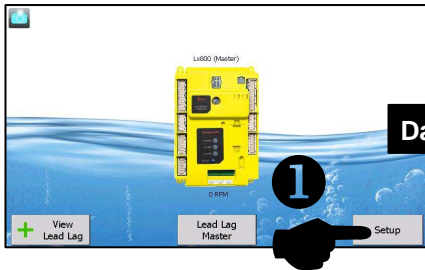

Navigating the Touch Screen Display