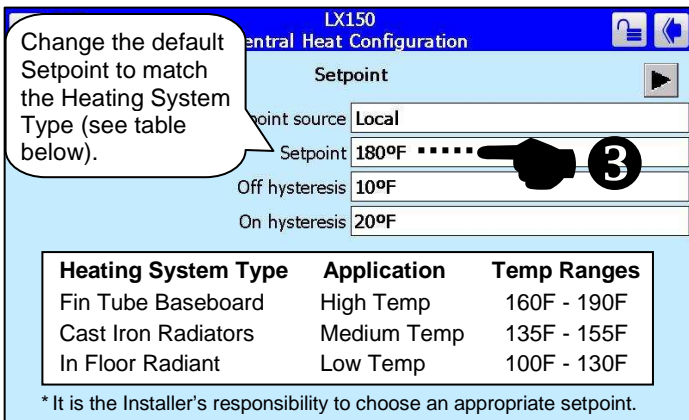

Navigating the Touch Screen Display

Date/Time

Home

Touch

Summary

Config Menu

Central Heat Settings

Outdoor Reset Settings

Domestic Hot Water Settings

Warm Weather Shutdown Settings

Wall Mounting | Lx150-200

Wall Mounting | Lx300-400