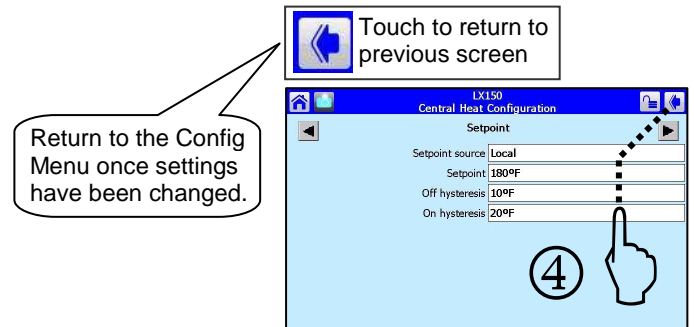

Navigating the Touch Screen Display

Date/Time

Home

Touch

Summary

Config Menu

Central Heat Settings

Outdoor Reset Settings

Domestic Hot Water Settings

Warm Weather Shutdown Settings

Wall Mounting | Lx150-200

Wall Mounting | Lx300-400