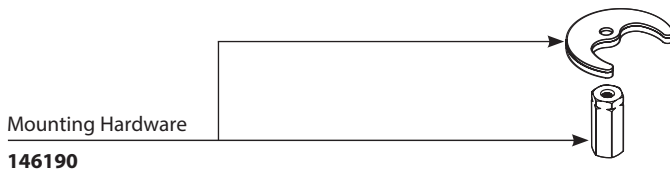

Vessel Extension (5" ext.)

<b>147555</b>	Chrome
<b>147555BN</b>	Brushed Nickel

Vessel Extension (2" ext.)

<b>147556</b>	Chrome
<b>147556BN</b>	Brushed Nickel

Single Mount Escutcheon

<b>147549</b>	Chrome
<b>147549BN</b>	Brushed Nickel