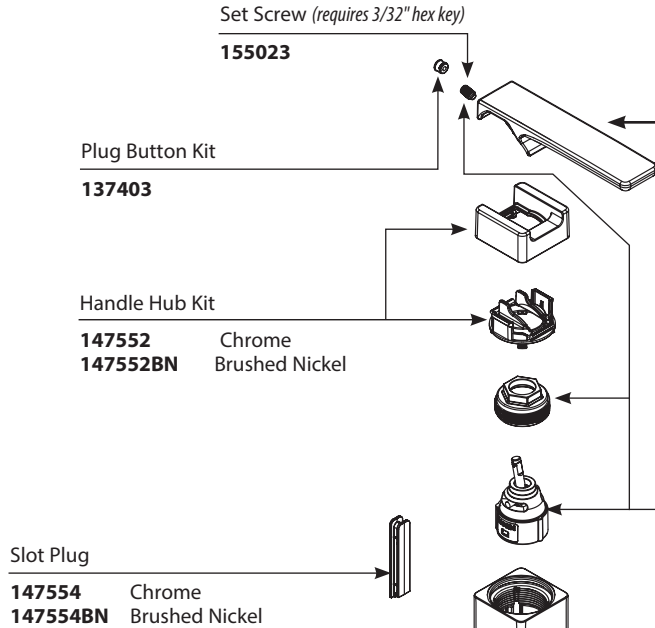

■ Order by Part Number

## Illustrated Parts

### 90 DEGREE™ One-Handle Lavatory Faucet

MODEL	HANDLE	FINISH
S6712	Lever	Chrome
S6712BN	Lever	Brushed Nickel

Handle Kit

<b>196267</b>	Chrome
<b>196267BN</b>	Brushed Nickel

#### Option

Handle Hub Kit With Red & Blue Indicators

<b>154391</b>	Chrome
<b>154391BN</b>	Brushed Nickel

Slot Plug  
**147554** Chrome  
**147554BN** Brushed Nickel

Installation Tool  
**118305**

**150257**