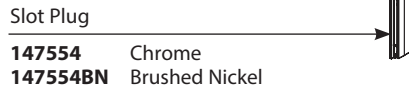

Slot Plug
147554 Chrome
147554BN Brushed Nickel