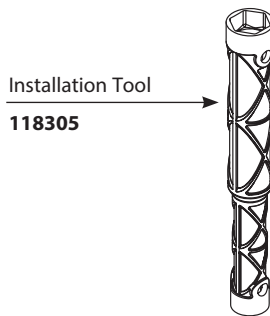

## Illustrated Parts

### 90 DEGREE™ One-Handle Lavatory Faucet

MODEL	HANDLE	FINISH
S6712	Lever	Chrome
S6712BN	Lever	Brushed Nickel

Handle Kit

<b>196267</b>	Chrome
<b>196267BN</b>	Brushed Nickel

#### Option

Handle Hub Kit With Red & Blue Indicators

<b>154391</b>	Chrome
<b>154391BN</b>	Brushed Nickel

Slot Plug  
**147554** Chrome  
**147554BN** Brushed Nickel

Installation Tool  
**118305**

**150257**

Vessel Extension (5" ext.)

<b>147555</b>	Chrome
<b>147555BN</b>	Brushed Nickel

Vessel Extension (2" ext.)

<b>147556</b>	Chrome
<b>147556BN</b>	Brushed Nickel

Single Mount Escutcheon

<b>147549</b>	Chrome
<b>147549BN</b>	Brushed Nickel