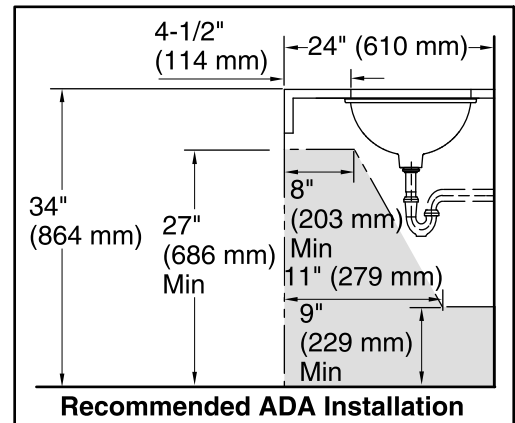

Available Colors/Finishes

Color tiles intended for reference only.

Color	Code	Description
-------	------	-------------

	0	White
--	---	-------

Technical Information

All product dimensions are nominal.

Bowl configuration:	Single
Installation:	Under-mount
Bowl area (Only):	Length: 17" (432 mm) Width: 14" (356 mm) Water depth: 6-3/8" (162 mm)
Drain hole:	1-3/4" (44 mm)
Template:	1151011-7, required, included