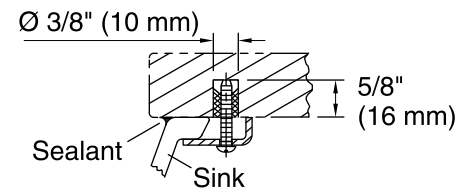

Available Colors/Finishes

Color tiles intended for reference only.

Color	Code	Description
-------	------	-------------

	0	White
--	---	-------

Technical Information

All product dimensions are nominal.

Bowl configuration:	Single
Installation:	Under-mount
Bowl area (Only):	Length: 17" (432 mm) Width: 14" (356 mm) Water depth: 6-3/8" (162 mm)
Drain hole:	1-3/4" (44 mm)
Template:	1151011-7, required, included