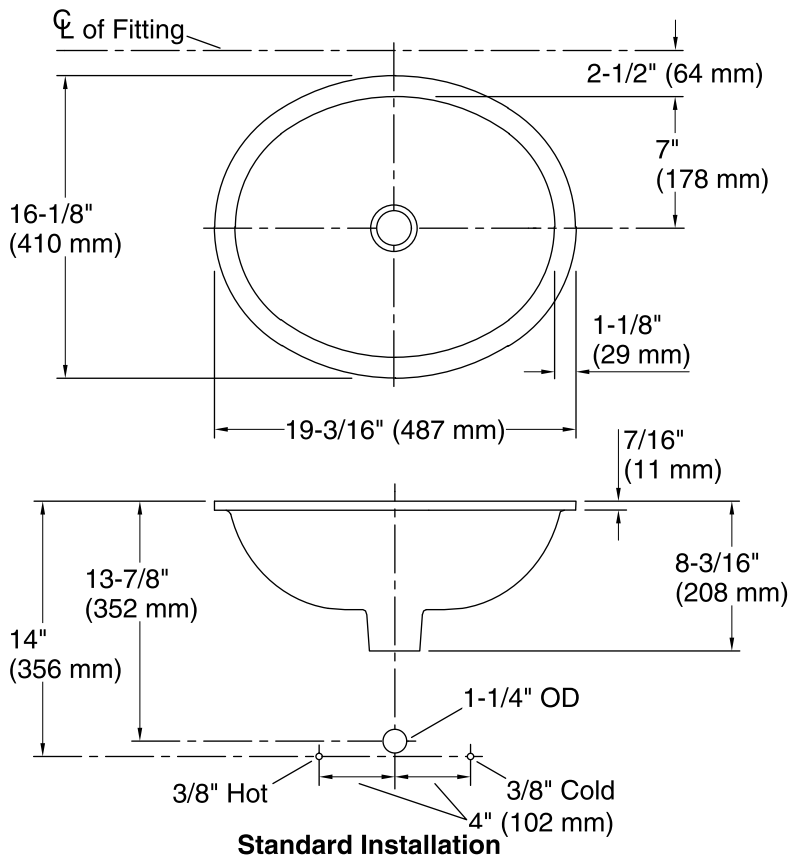

Botanical Study™ Caxton® Oval

Under-mount Bathroom Sink
K-14218-BT

Features

- Decorated with an intricate floral pattern on White background.
- Oval basin.
- No faucet holes; requires wall- or counter-mount faucet.
- Fits standard 14- x 17-inch countertop cutout.
- Coordinates with other products with the Botanical Study design.

Material

- Vitreous china.

Installation

- Under-mount

Recommended Products/Accessories

K-9018 P-Trap

Included Components

Additional Components:

Available Colors/Finishes

Color tiles intended for reference only.

Color	Code	Description
-------	------	-------------

	0	White
--	---	-------

Technical Information

All product dimensions are nominal.

Bowl configuration:	Single
Installation:	Under-mount
Bowl area (Only):	Length: 17" (432 mm) Width: 14" (356 mm) Water depth: 6-3/8" (162 mm)
Drain hole:	1-3/4" (44 mm)
Template:	1151011-7, required, included