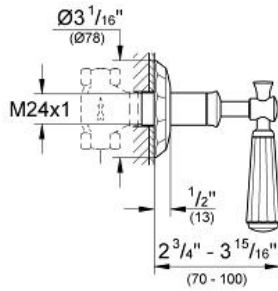

KENSINGTON  
Volume Control Valve Trim  
MODEL # 19270000

Pure Freude  
an Wasser

GROHE

**Product Description:**  
KENSINGTON  
Volume Control Valve Trim

**Standard Specification:**

- Adjustable installation depth
- GROHE StarLight chrome finish
- For use with Rough-In Valve (29 273) or (29 274)

**Applicable Codes & Standards:**

- Energy Policy Act of 1992
- ASME A112.18.1/CSA B125.1
- ICC/ANSI A117.1

**Color:**  
 19270000 StarLight Chrome