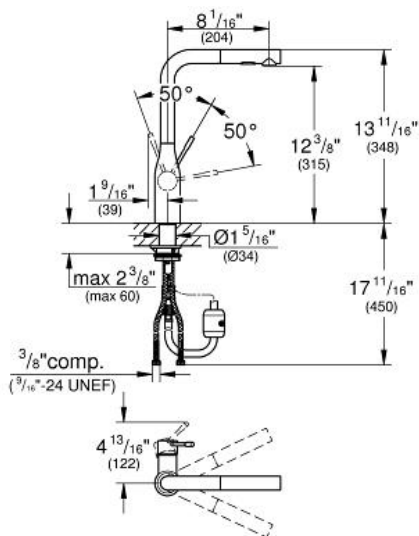

ESSENCE
Single-Handle Kitchen Faucet
MODEL # 30271000

Pure Freude
an Wasser

GROHE

ADA

Product Description:
ESSENCE
Single-Handle Kitchen Faucet

Standard Specification:

- High spout
- Single hole installation
- **GROHE StarLight** finish
- **GROHE SilkMove** 1.1" (28 mm) ceramic cartridge flow strainer
- **Pull-out Dual Spray Control** - switches back and forth between regular flow and spray
- Diverter: laminar spray/SpeedClean shower jet
- Automatic return to laminar spray
- Swivel Spout
- Swivel area 360°
- Integrated non-return valve
- Protected against backflow
- Stainless steel flex lines
- Quick installation system
- Min. recommended pressure: 15 psi (1.0 bar)

Applicable Codes & Standards:

- Energy Policy Act of 1992
- NSF 61
- ASME A112.18.1/CSA B125.1
- US Federal and State material regulations

Color:

- 30271000 StarLight Chrome