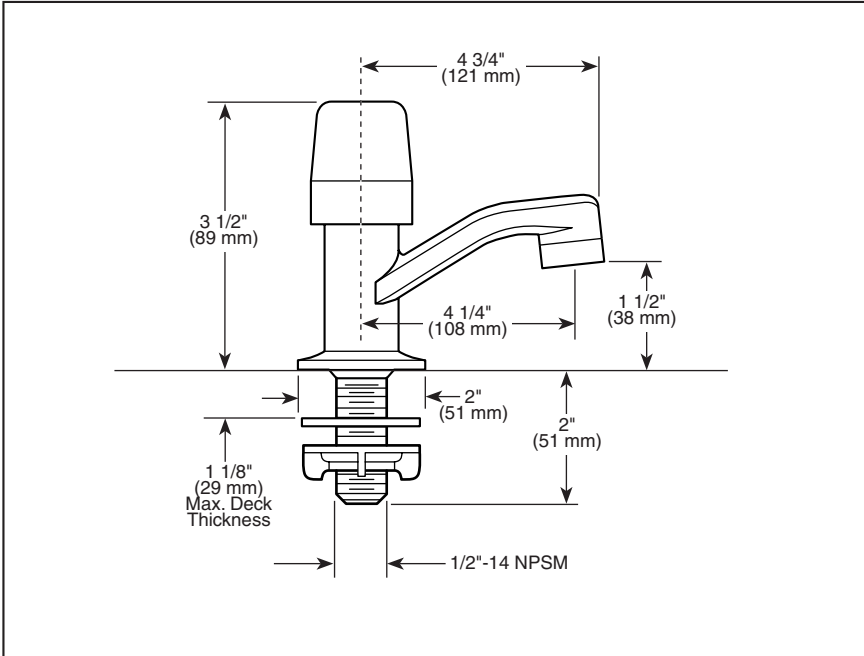

## LAVATORY FAUCETS

- Single Handle
- Slow Self-Closing
- Deck Mount Basin Faucet
- Single Hole Sink Applications

### STANDARD SPECIFICATIONS:

- Single handle, slow self-closing faucet. For single hole deck mount applications.
- Solid brass fabricated body.
- Metering, vandal resistant, slow-close push handle.
- 4 1/4" (108 mm) rigid spout.
- .5 gpm (1.9 L/min) vandal resistant spray outlet. Total flow per actuation must not exceed .25 gal./cycle (1.0 L/cycle)
- All operating parts must be replaceable from above the deck.
- 1/2"-14 NPSM threaded male inlet shank.

### COMPLIES WITH:

- ASME A112.18.1 / CSA B125.1
- Verified compliant with .25% weighted average Pb content regulations.

Delta reserves the right (1) to make changes in specifications and materials, and (2) to change or discontinue models, both without notice or obligation. Dimensions are for reference only. See current full-line price book or [www.specselect.com](http://www.specselect.com) for finish options and product availability.