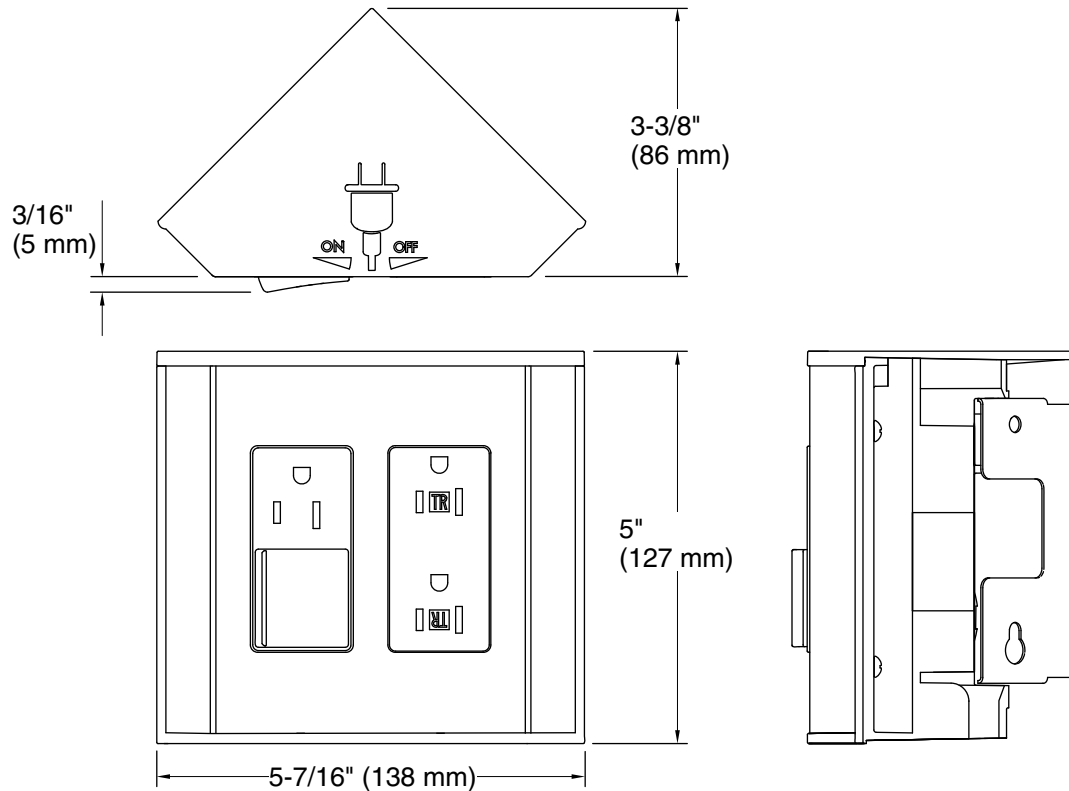

Required Electrical Service

One circuit required, protected with Class A Ground-Fault Circuit-Interrupter (GFCI). Outside North America, this device may be known as a Residual Current Device (RCD).

120 V, 15 A

Technical Information

All product dimensions are nominal.

Material: Plastic

Notes

Install this product according to the installation guide.

Power cord is 72" (1829 mm) in length.

Provide a grounded electrical outlet within close proximity to the electrical accessory.