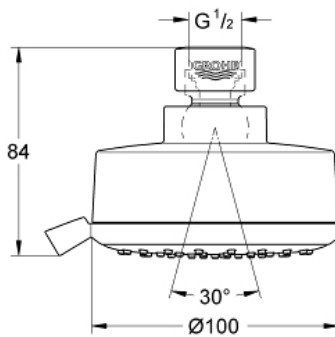

NEW TEMPESTA
COSMOPOLITAN 100
Shower Head 4 Sprays
MODEL # 26043001

Pure Freude
an Wasser

GROHE

Product Description:
NEW TEMPESTA COSMOPOLITAN 100
Shower Head 4 Sprays

Standard Specification:

- 4 Sprays: GROHE Rain O², Rain, Massage and Jet
- Rotating ball joint $\pm 15^\circ$
- 1/2" Connection thread
- GROHE EcoJoy 1.75 gpm (6.6 l/min) flow limiter
- GROHE DreamSpray perfect spray pattern
- GROHE StarLight chrome finish
- SpeedClean anti-lime system
- Inner WaterGuide for a longer life
- Max Flow Rate: 1.75 gpm (6.6 L/min)
- Min. recommended pressure: 15 psi (1.0 bar)