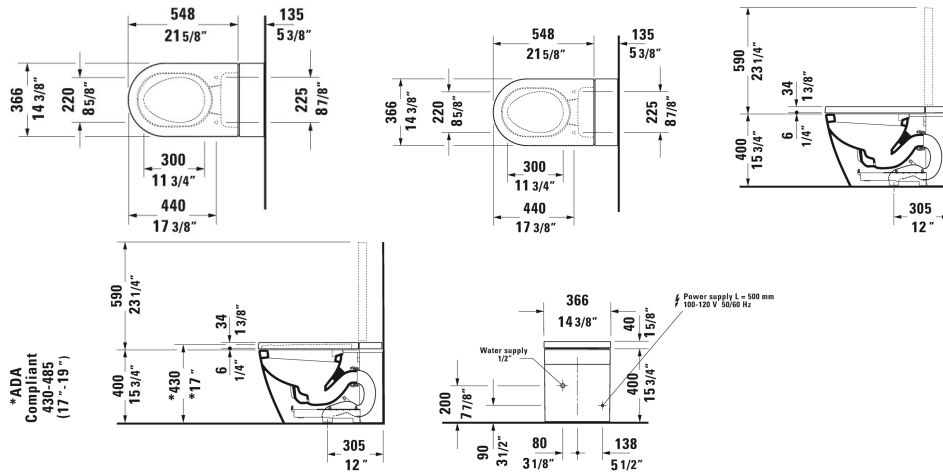

SensoWash® i SensoWash® i Lite integrated shower-toilet & # 620000011401310

| < 14 1/2" Inch > |

SensoWash® i Lite integrated shower-toilet	Dimension	Weight	Order number
Rear-, Lady- and Comfortwash, vertical outlet, heated seat, Intelligent energy-saving mode, warm air dryer, individual adjustment of water-, air- and seat surface temperature as well as nozzle position and jet strength, Auto flush, with integrated flushing system, pre-flush, descaling function, night light, remote control included, app operation, self-cleaning wand, seat/lid material thermoplastic, on / off-button, 17 3/8" Inch			
Colors			
00 White			
Variant			
AC 100-120V, 50-60 Hz, panels White, rimless	14 1/2" x 26 7/8" Inch	105.8 lb	620000011401310

All drawings contain the necessary measurements which are subject to standard tolerances. They are stated in inch & mm and are non-binding. Exact measurements, in particular for customized installation scenarios, can only be taken from the finished ceramic piece.