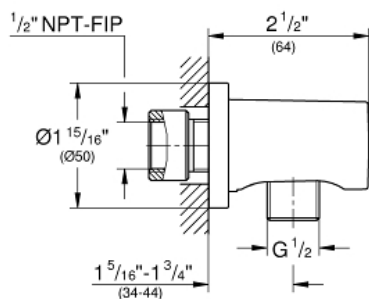

RAINSHOWER  
Shower Wall Union, 1/2"  
MODEL # 26635EN0

Pure Freude  
an Wasser

GROHE

**Product Description:**  
RAINSHOWER  
Shower Wall Union, 1/2"

**Standard Specification:**

- 1/2" NPT Female Threads
- Check valve included to prevent backflow
- GROHE StarLight finish

**Applicable Codes & Standards:**

- ASME A112.18.1/CSA B125.1
- LOGO CEC

**Color:**

- 26635EN0 Brushed Nickel InfinityFinish