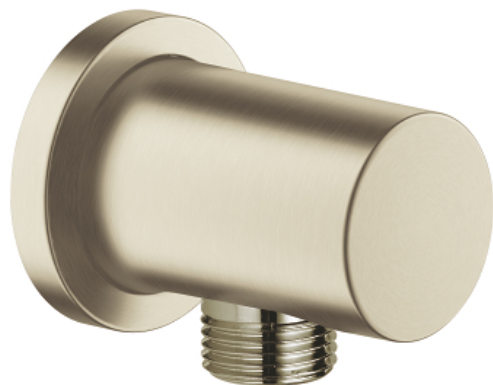

RAINSHOWER  
Shower Wall Union, 1/2"  
MODEL # 26635EN0

Pure Freude  
an Wasser

GROHE

**Product Description:**  
RAINSHOWER  
Shower Wall Union, 1/2"

**Standard Specification:**

- 1/2" NPT Female Threads
- Check valve included to prevent backflow
- GROHE StarLight finish

**Applicable Codes & Standards:**

- ASME A112.18.1/CSA B125.1
- LOGO CEC

**Color:**

- 26635EN0 Brushed Nickel InfinityFinish