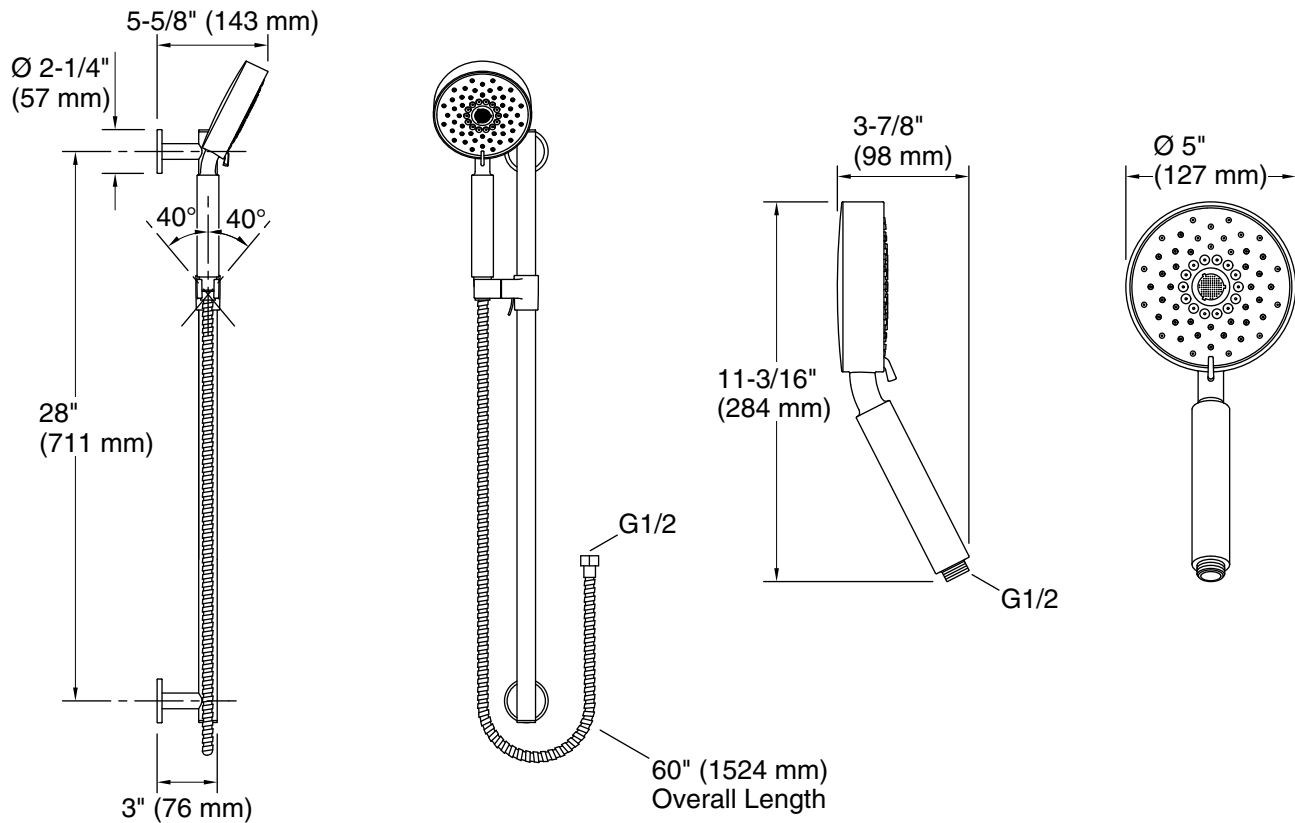

### Features

- Includes Purist® 1.75-gpm multifunction handshower, 60" metal hose, 30" slidebar and contemporary slidebar trim.
- Advanced spray engine provides three experiences: full coverage, pulsating massage, and silk spray.
- Full coverage spray produces an encompassing spray ideal for everyday use.
- Pulsating massage spray targets sore muscles to ease away aches and pains.
- Silk spray releases a dense, luxurious spray ideal for rinsing.
- Thumb tab allows for a smooth transition between sprays.
- Combination of balance, weight, grip, and angle makes this handshower comfortable and easy to use.
- MasterClean™ sprayface features an easy-to-clean surface that withstands mineral buildup.
- 1.75 gpm (6.6 lpm) flow rate.
- 30" slidebar features adjustable mounting brackets for installation flexibility.
- Coordinates with Purist®, Stillness®, and Composed® faucets and accessories.
- Features a non-positive shut off: water-saving pause mode to temporarily reduce water flow.

#### Technical Information

All product dimensions are nominal.

#### Handshower:

Rated maximum flow: 1.75 gal/min (6.6 l/min)  
Pressure: 45 psi (3.1 bar)