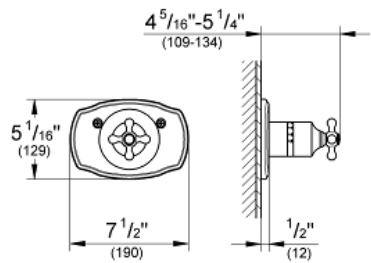

SEABURY
Thermostat Trim
MODEL # 19612EN0

Pure Freude
an Wasser

GROHE

Product Description:
SEABURY
Thermostat Trim

Standard Specification:

- For use with 1/2" Thermostatic Rough-In Valve 34 122
- Only useable with separate shut-off valves