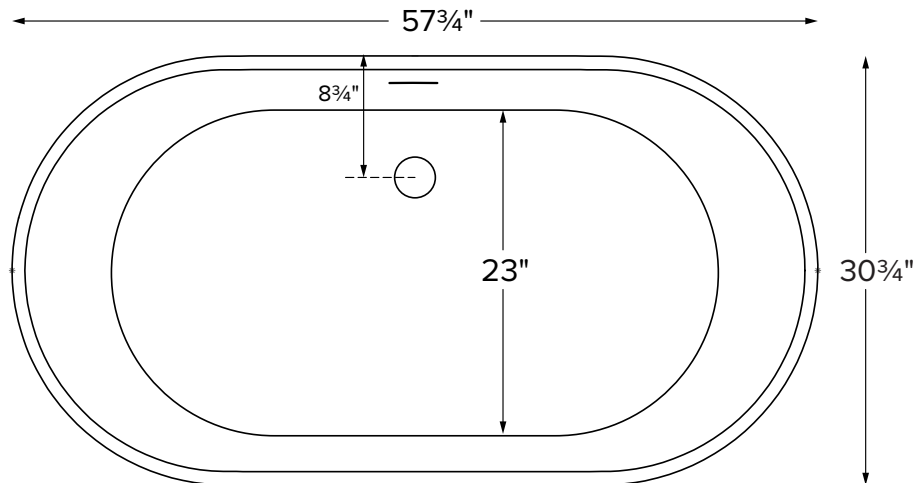

Wynona 2

Features an integrated overflow

MODEL 552
57.75" x 30.75" x 22"
FREESTANDING 76 gal to overflow
<b>Mineral Composite</b>
122 lbs / 55 kg soaker
Filling this tub to the maximum may require an above average size or dedicated water heater.

Drain Rough-In Measurement

**ELECTRICAL COMPONENTS & SPECIFICATIONS**

Hydrotherapy Package	Components Included	110V GFCI
Air Massage	heated blower	1-15 amp

Electrical requirements may change with the addition of optional therapy components. See specific [option details](#) or [installation information](#).  
 CSA Certified C/US; ANSI Z124.1 and ANSI 112.19.7

• Before discarding tub packaging, check for accessories that may be inside.  
 • All product measurements are ±1/2".  
 • Specifications and configurations are subject to change without notice.  
 • Measurements herein supersede all others published prior to publication date below.