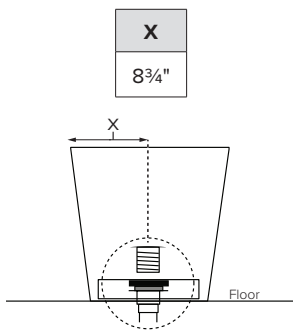

Wynona 2

Features an integrated overflow

MODEL 552
57.75" x 30.75" x 22"
FREESTANDING 76 gal to overflow
<b>Mineral Composite</b>
122 lbs / 55 kg soaker
Filling this tub to the maximum may require an above average size or dedicated water heater.

Drain Rough-In Measurement

**ELECTRICAL COMPONENTS & SPECIFICATIONS**

Hydrotherapy Package	Components Included	110V GFCI
Air Massage	heated blower	1-15 amp

Electrical requirements may change with the addition of optional therapy components. See specific [option details](#) or [installation information](#).  
 CSA Certified C/US; ANSI Z124.1 and ANSI 112.19.7

• Before discarding tub packaging, check for accessories that may be inside.  
 • All product measurements are ±1/2".  
 • Specifications and configurations are subject to change without notice.  
 • Measurements herein supersede all others published prior to publication date below.