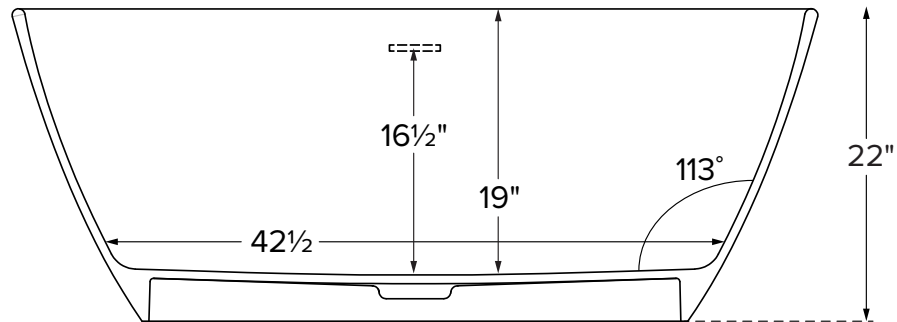

Wynona 2

MODEL 552
57.75" x 30.75" x 22"
FREESTANDING 76 gal to overflow
Mineral Composite
122 lbs / 55 kg soaker
Filling this tub to the maximum may require an above average size or dedicated water heater.

Drain Rough-In Measurement

ELECTRICAL COMPONENTS & SPECIFICATIONS

Hydrotherapy Package	Components Included	110V GFCI
Air Massage	heated blower	1-15 amp

Electrical requirements may change with the addition of optional therapy components. See specific [option details](#) or [installation information](#).
CSA Certified C/US; ANSI Z124.1 and ANSI 112.19.7

IMPORTANT ORDERING & INSTALLATION INFORMATION

- Before ordering or installing, please consider future access to equipment.
- Integrated overflow with toe tap drain included. May also be specified without an overflow (see local codes).
- Air baths require job site preparations for remote mounting the blower and required check valve. Check valve must be installed higher than the rim of the tub.
- Waterproof remote control included. Keypad is shipped loose and may be mounted nearby.
- Faucet valves cannot be installed on this tub model.

• Before discarding tub packaging, check for accessories that may be inside.
• All product measurements are ±1/2".
• Specifications and configurations are subject to change without notice.
• Measurements herein supersede all others published prior to publication date below.