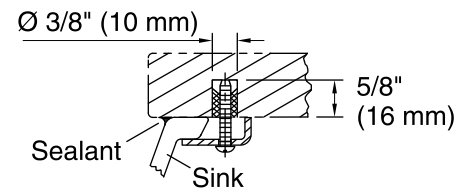

Caravan® Persia Caxton® Oval

Under-mount Bathroom Sink

K-14218-SR2

Technical Information

All product dimensions are nominal.

- Bowl configuration: Single
- Installation: Under-mount
- Bowl area (Only): Length: 17" (432 mm)
Width: 14" (356 mm)
Water depth: 6-3/8" (162 mm)
- Drain hole: 1-3/4" (44 mm)
- Template: 1151011-7, required, included