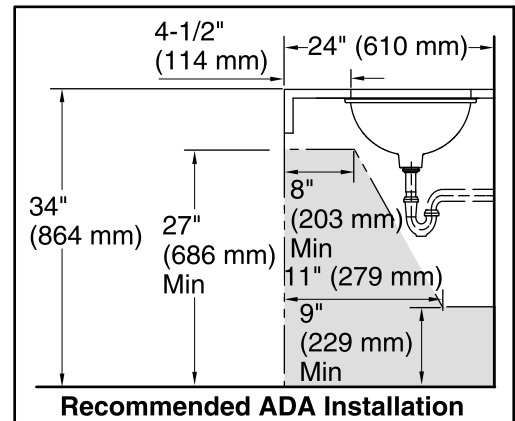

Caravan® Persia Caxton® Oval

Under-mount Bathroom Sink

K-14218-SR2

Technical Information

All product dimensions are nominal.

- Bowl configuration: Single
- Installation: Under-mount
- Bowl area (Only): Length: 17" (432 mm)
Width: 14" (356 mm)
Water depth: 6-3/8" (162 mm)
- Drain hole: 1-3/4" (44 mm)
- Template: 1151011-7, required, included