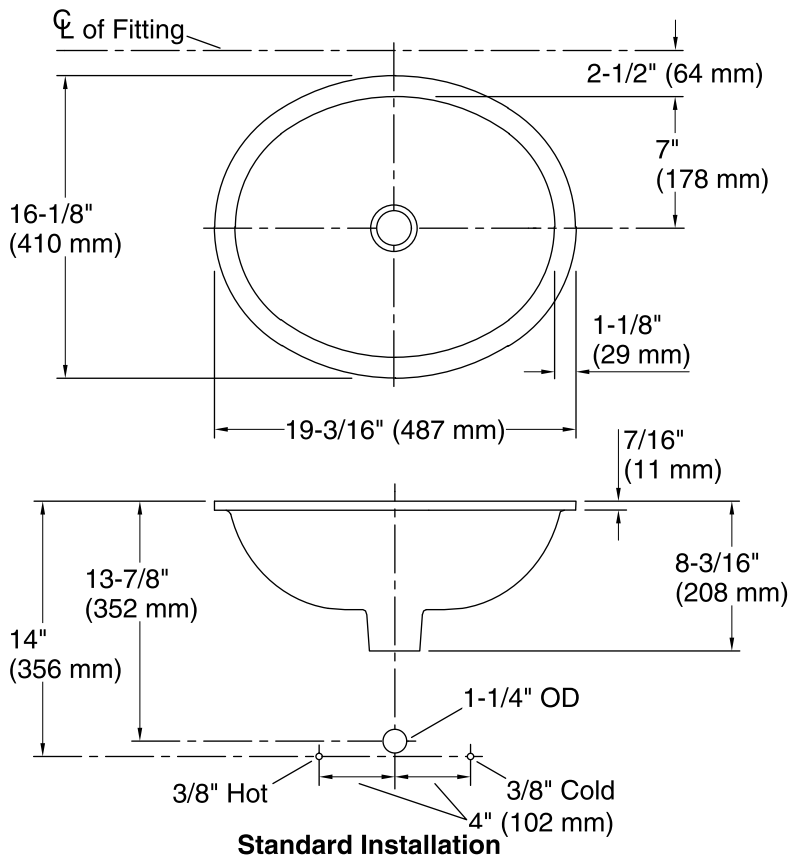

Caravan® Persia Caxton® Oval

Under-mount Bathroom Sink
K-14218-SR2

Features

- Decorated with a Moorish design on White background.
- Deep oval basin.
- No faucet holes; requires wall- or counter-mount faucet.
- Persia design.
- Fits standard 14- x 17-inch countertop cutout.

Caravan® Persia Caxton® Oval

Under-mount Bathroom Sink

K-14218-SR2

Technical Information

All product dimensions are nominal.

- Bowl configuration: Single
- Installation: Under-mount
- Bowl area (Only): Length: 17" (432 mm)
Width: 14" (356 mm)
Water depth: 6-3/8" (162 mm)
- Drain hole: 1-3/4" (44 mm)
- Template: 1151011-7, required, included