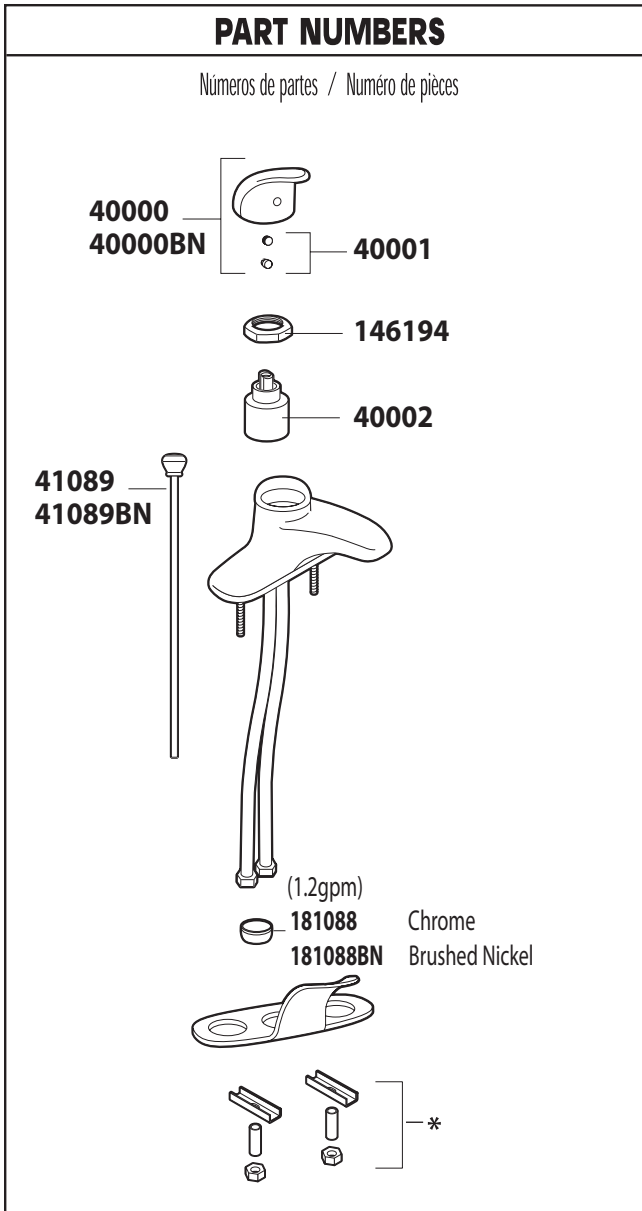

A Moen Incorporated Brand

CORNERSTONE® Single-Handle Lavatory Faucet

MODEL	HANDLE	WASTE	FINISH
CA40712	Lever	50/50	Chrome
CA40712BN	Lever	50/50	Brushed Nickel
CA40718	Lever	All Metal	Chrome
CA40719	Lever	None	Chrome

*These components can be found in service kit 40004