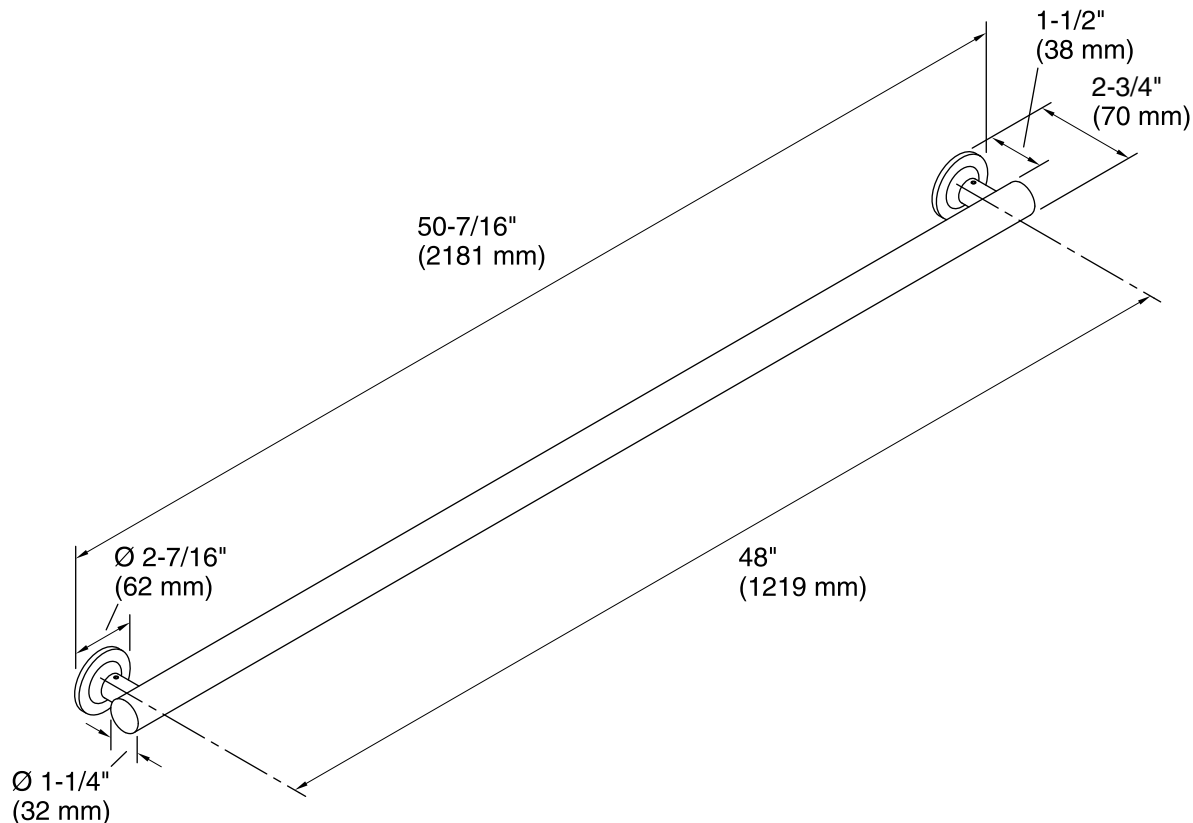

Technical Information

All product dimensions are nominal.

Notes

Measure your actual product for roughing-in details.

WARNING: Risk of personal injury. The wall plates on the grab bar must be mounted to a brace between the wall studs. This will ensure that the weight of the user is adequately supported.

ADA compliant when installed to the specific requirements of these regulations.