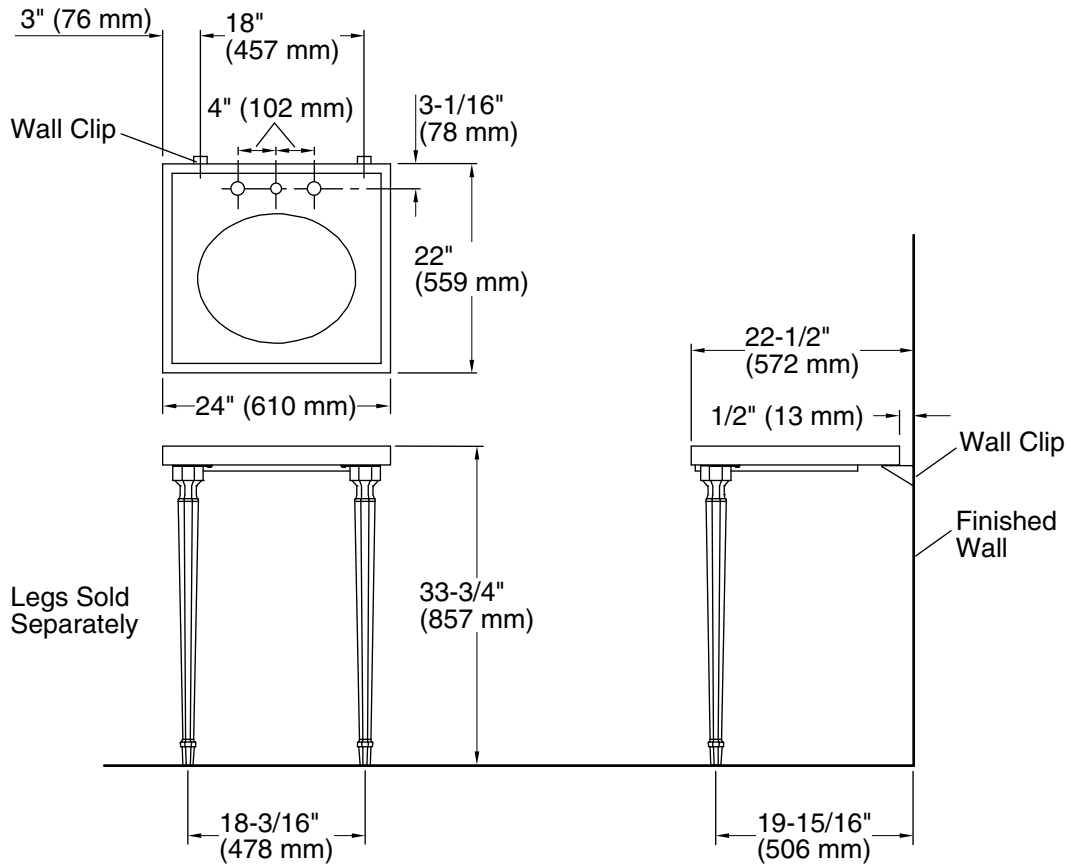

Features

- 8" (203 mm) centerset faucet holes.
- Precut for a KOHLER 17- by 14-inch under-mount sink.
- Requires the K-9699 frame kit with hardware (sold separately).
- Coordinates with Kathryn console legs and other products in the Kathryn collection.

Technical Information

All product dimensions are nominal.

Notes

Install this product according to the installation guide.

Product is installed with 1/2" (13 mm) gap between wall and console table.