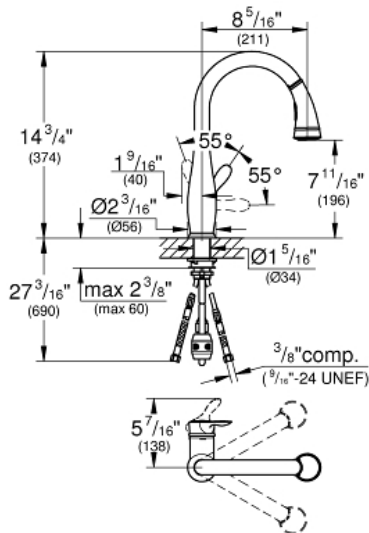

PARKFIELD  
Single-Handle Kitchen Faucet  
MODEL # 30213001

Pure Freude  
an Wasser

GROHE

ADA

**Product Description:**  
**PARKFIELD**  
**Single-Handle Kitchen Faucet**

**Standard Specification:**

- Single hole installation
- Swivel Spout
- Swivel area 360°
- **Pull-out Dual Spray Control** - switches back and forth between regular flow and spray
- Ball joint glideflex hose
- Integrated non-return valve
- Automatic return to aerator
- Stainless steel flex lines
- Quick installation system
- Protected against backflow
- **SpeedClean** anti-lime system
- **GROHE SilkMove** 1.4" (35 mm) ceramic cartridge
- With integrated temperature limiter
- **GROHE StarLight** finish
- Single lever handle
- Forward rotation lever, does not hit backsplash
- Weight operated pull back mechanism for hose
- 360° Ball-joint on hose for flexible handling of spray head
- Forward rotation lever, does not hit backsplash
- Max Flow Rate: 1.75 gpm (6.6 L/min)

**Applicable Codes & Standards:**

- Energy Policy Act of 1992
- NSF 61
- ASME A112.18.1/CSA B125.1
- US Federal and State material regulations
- ICC/ANSI A117.1

**Color:**

- 30213001 StarLight Chrome