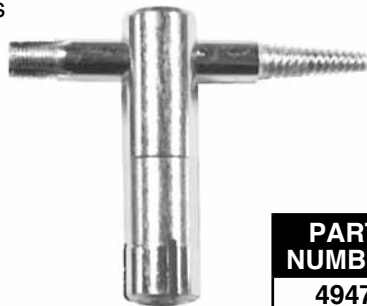

Manual Air & Condensate Vents

- 1/8" threads
- Nickle plated brass
- Qty pack 25

PART NUMBER	DESCRIPTION
605	Standard coin/key combo
605LK	Standard LESS key
606	Key ONLY

3 in 1 Radiator Air Vent Wrench

- Inserts
- Extracts
- Renews threads

PART NUMBER
4947

Radiator Valve Handles

PART NUMBER	DESCRIPTION
621	Three Lugs

Radiator Spud Wrench for 1/2" - 2" Spuds

PART NUMBER
4558

Inspection Mirror - Telescoping

- Fully adjustable
- 1-1/2" Diameter mirror
- Individual display card

PART NUMBER	LENGTH
4914	24"