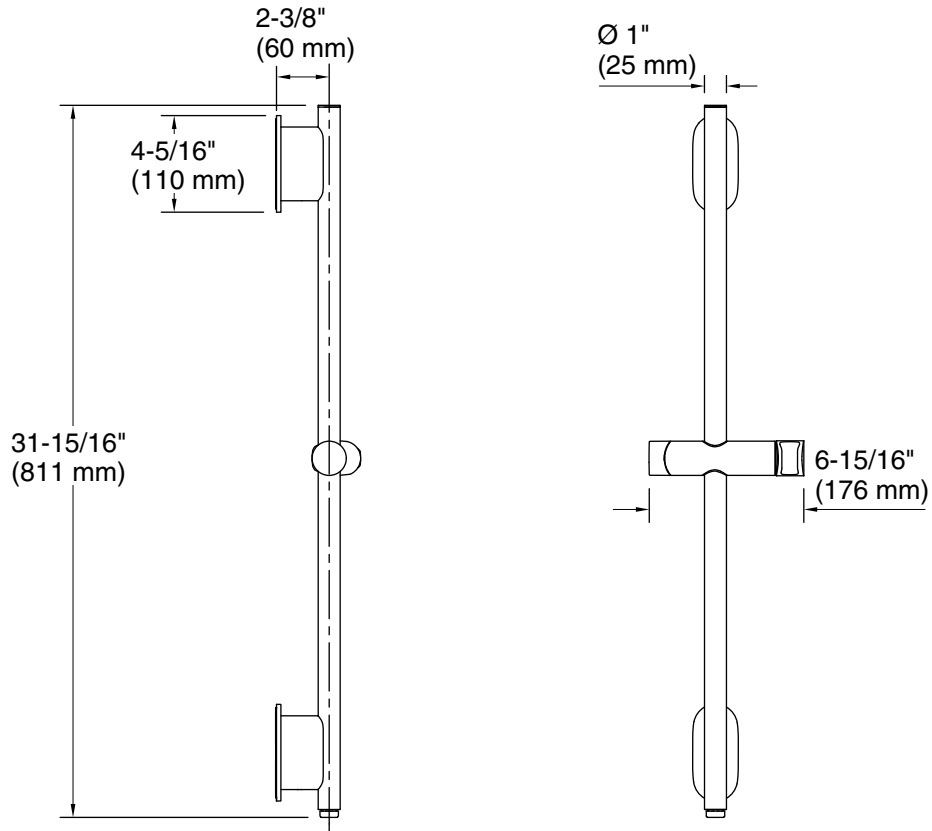

### Features

- Coordinates with most KOHLER handshowers and accessories; Statement round, oblong, or barrel-shaped design recommended.
- Integrated water supply allows water to be plumbed directly through bottom bracket of sidebar.
- Allows adjustment of handshower angle.
- Adjustable mounting brackets offer installation flexibility.

### Technical Information

All product dimensions are nominal.

Drain included: No