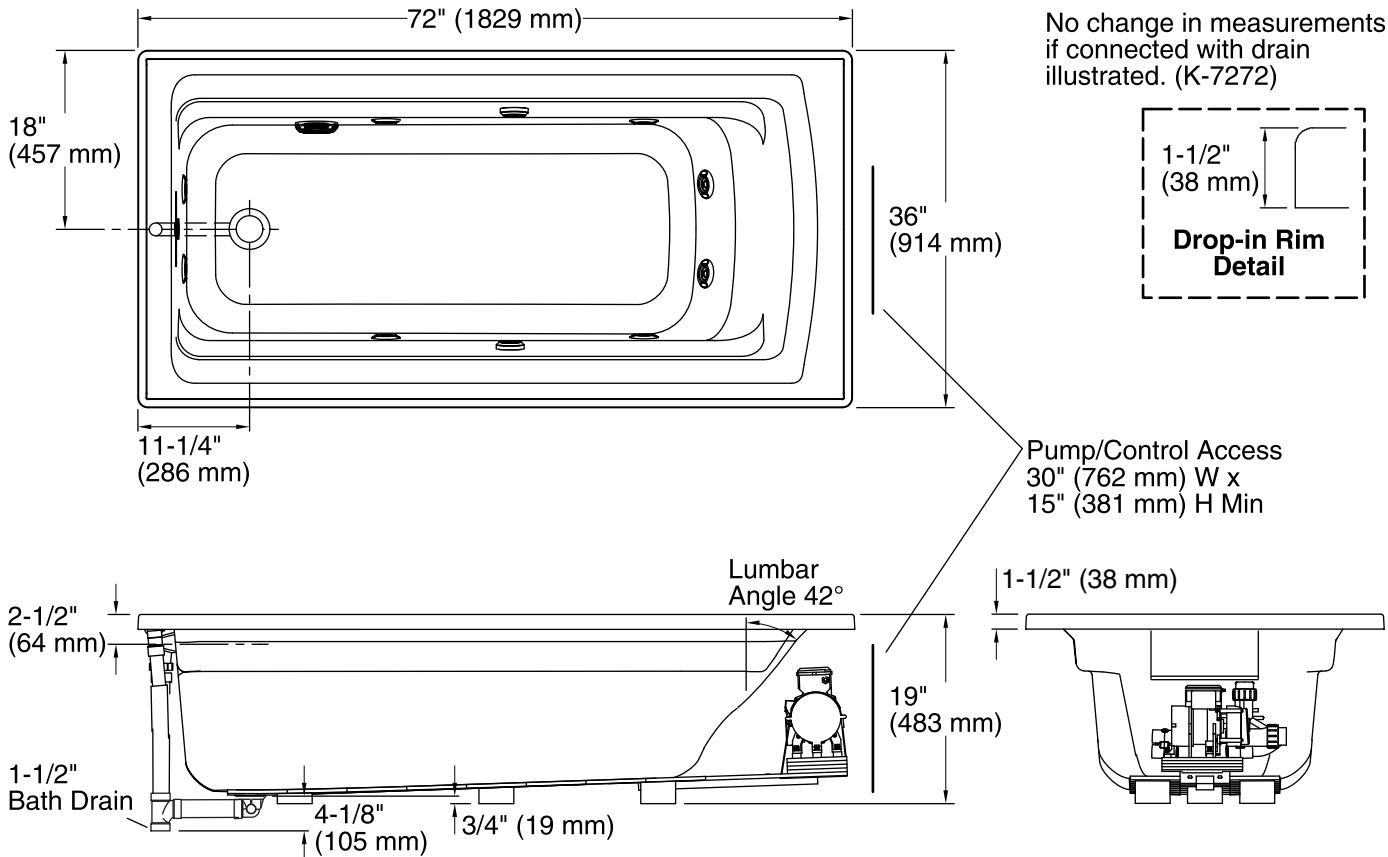

No change in measurements if connected with drain illustrated. (K-7272)

Required Electrical Service

One dedicated circuit required, protected with Class A Ground-Fault Circuit-Interrupter (GFCI). Outside North America, this device may be known as a Residual Current Device (RCD).

Pump, Heated 120 V, 15 A
Surface:

Technical Information

All product dimensions are nominal.

Installation:	Drop-in
Drain location:	End
Basin area, bottom:	51-3/8" x 21" (1305 mm x 533 mm)
Basin area, top:	64-1/2" x 30-1/2" (1638 mm x 775 mm)
Weight:	116 lbs (52.6 kg)
Minimum floor load:	41 lbs/ft² (200.2 kg/m²)
Water depth:	15" (381 mm)
Water capacity:	72 gal (272.5 L)
Cutout:	Drop-in, 70-1/2" x 34-1/2" (1791 mm x 876 mm)
Electrical component rating:	Pump: 120 V, 7 A, 60 Hz Heated Surface: 120 V, 0.5 A, 60 Hz
Pump speed:	Single

Notes

Measure your actual product for rough-in details. Install this product according to the installation instructions.

The hot water supply should be 70% of the capacity of the bath or greater. Installations will vary.

This bath is designed for drop-in installation only. It is not suited for use in a three wall alcove with an overhead shower.

ADA compliant when installed to the specific requirements of these regulations.