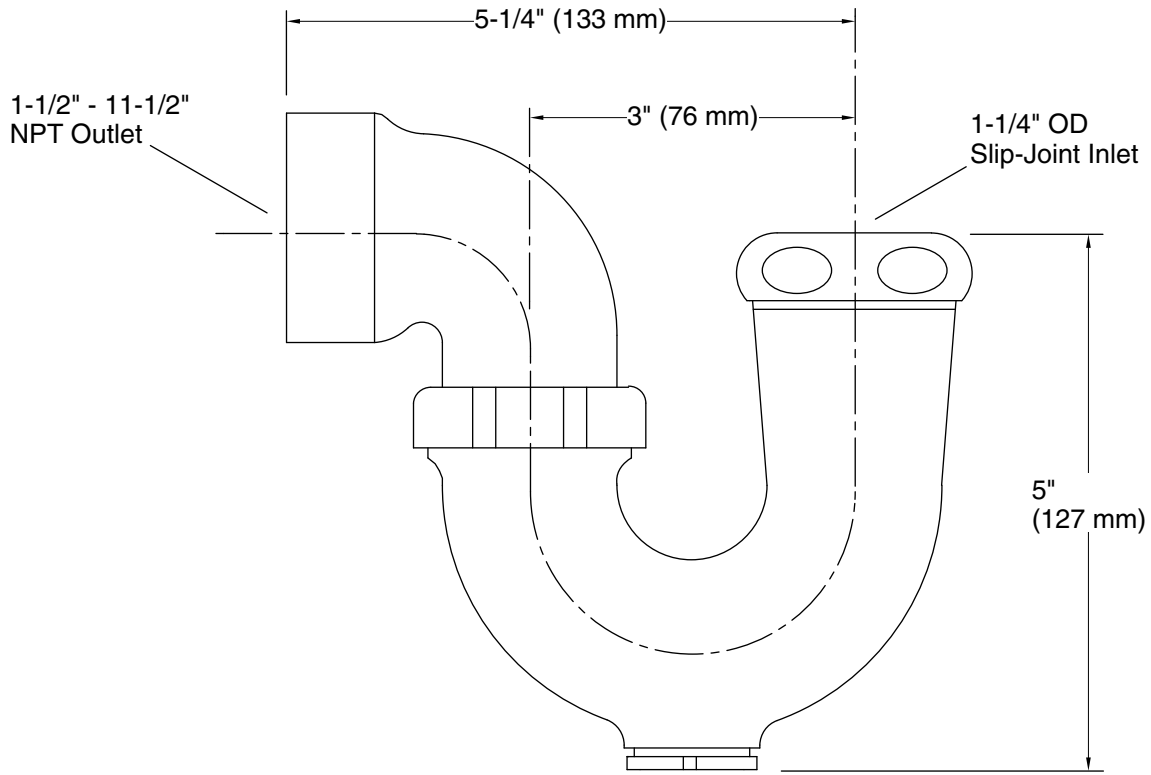

Features

- Adjustable rotation on outlet tube.
- Slip-joint inlet.
- Cleanout plug.

Material

- Cast brass construction for durability and reliability.

Recommended Products/Accessories

- K-23726 Drain treatment
- K-23723 Faucet cleaner

Color	Code	Description
	CP	Polished Chrome

Technical Information

All product dimensions are nominal.

Notes

Install this product according to the installation guide.