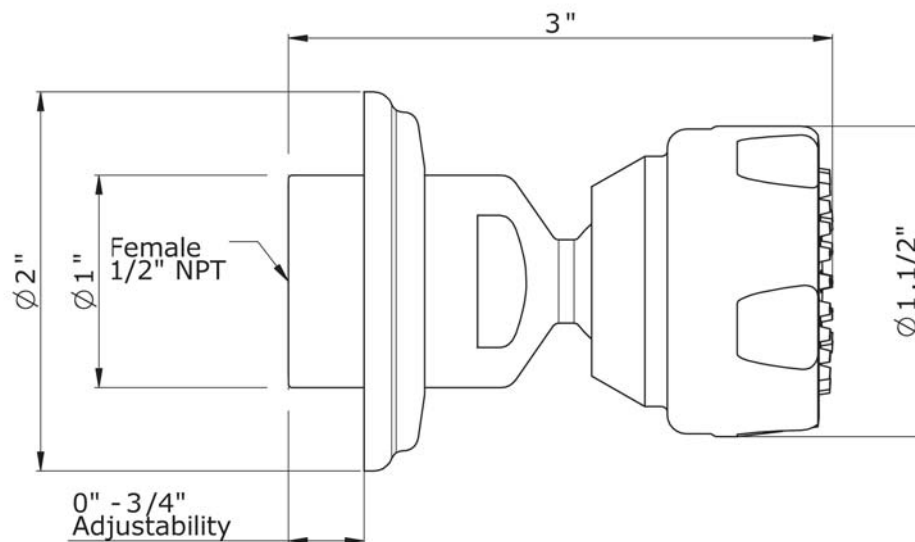

WARRANTY

- 2-year Limited Warranty
  (*) No Warranty

For warranty or additional information, contact:

US customers

U.S.A.
HOUSEOFROHL.COM
1-800-777-9762

Canadian customers

QUEBEC / MARITIMES / WESTERN CANADA
QUÉBEC / MARITIMES / OUEST CANADIEN
QUEBEC / MARITIMOS / CANADA OCCIDENTAL
HOUSEOFROHL.CA
1-866-473-8442

ONTARIO
HOUSEOFROHL.CA
1-800-287-5354