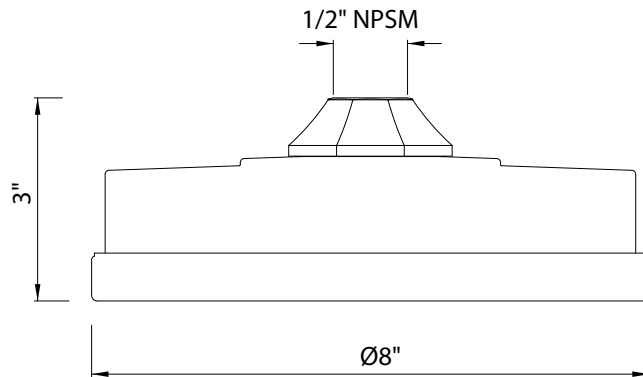

8" RAIN SHOWERHEAD

U.5135

FEATURES

- Complements Deco™ collection and other transitional designs
- 1 function
- 1.8 GPM at 60 PSI (CEC compliant)

For warranty or additional information, contact:

US customers