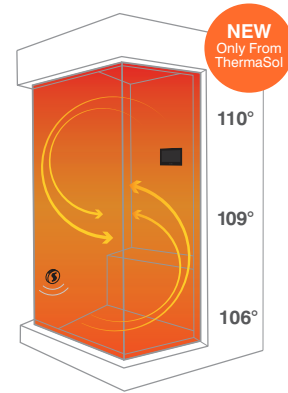

ThermaSol steam showers with SteamVection create floor-to-ceiling temperature uniformity.

SmartSteam™

The Ultimate in Temperature Control

How it Works: SmartSteam™ produces the precise volume of steam required to maintain your desired room temperature while providing a quiet, relaxed experience. Available on ProSeries™ models only

SteamVection

Floor-to-Ceiling Uniformity with SteamVection

How it Works: This state-of-the-art design delivers floor-to-ceiling temperature uniformity within the steam shower while adhering to ThermaSol's trademark functionality, design and safety. For users, this means consistent and even temperature zones—no longer variable heat ranges that typically occur in steam showers.