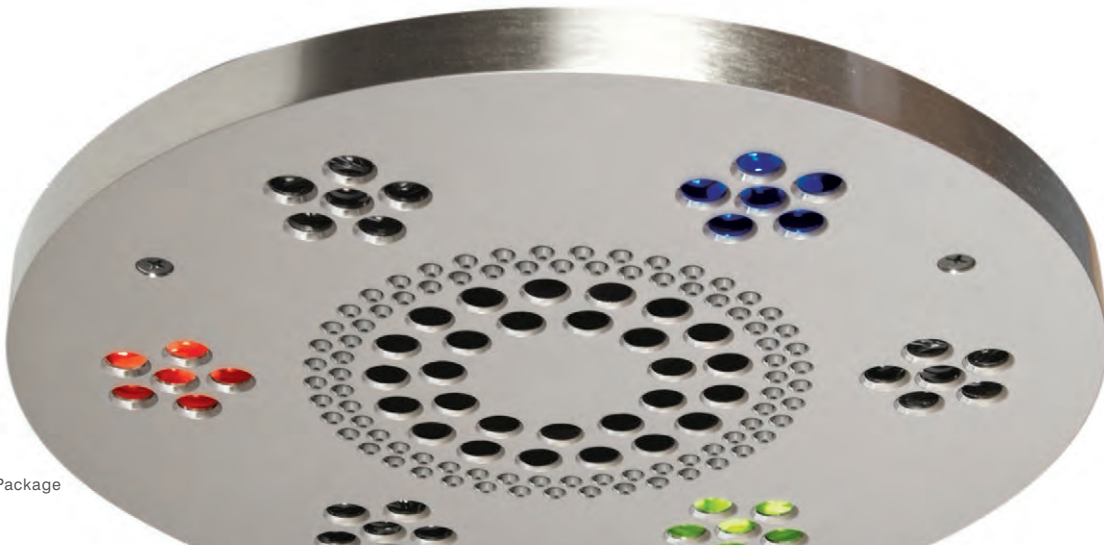

Technology You Don't See

ThermaSol's advanced technology works behind the scenes to create a shower environment that is uniquely personalized to your space, your style and the way you want to shower.

The ThermaSol Smart Digital Shower Valve allows the ultimate in precision control of water volume and temperature. The advanced valve utilizes best in-class, ceramic disc Flühs brass cartridges and two laboratory grade stepper motors - allowing 400 positions to deliver precise incremental settings. The ThermaSol Smart Digital Shower Valve allows installation flexibility up to 30 feet from the shower structure and has an integrated diverter so that the user can select different showering outlets. Whether matched with ThermaSol's quality shower products or other manufacturers, the Smart Digital Shower Valve is managed by one of ThermaSol's intuitive smart touchscreen controls.

When you pair the Total Wellness Package —which includes ThermaSol's ThermaTouch Smart Touchscreen Control and Serenity Light, Sound, Rainhead— with the Smart Digital Shower Valve, you have total command over every element of your daily wellness ritual — from your preferred water outlet (classic shower head, rainhead or hand shower) to pre-programmed water volume to light and sound therapy sessions and much more.

Shown: ThermaTouch 10" and 7" Smart Touchscreen Control, SteamVection Steamhead in round and square style

ThermaTouch

The ThermaTouch Smart Touchscreen Control with Alexa manages all aspects of the smart shower and steam experience: lights, music, precision water and temperature control, shower outlet selections (classic showerhead, rainhead or handshower), dozens of apps, tranquility scenes, programmed sound therapy sessions, and even TV – all with a simple touch or voice command via Amazon’s cloud-based voice service, Alexa.