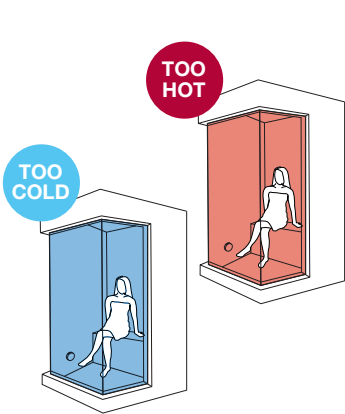

Generators without SmartSteam™ have annoying temperature fluctuations.