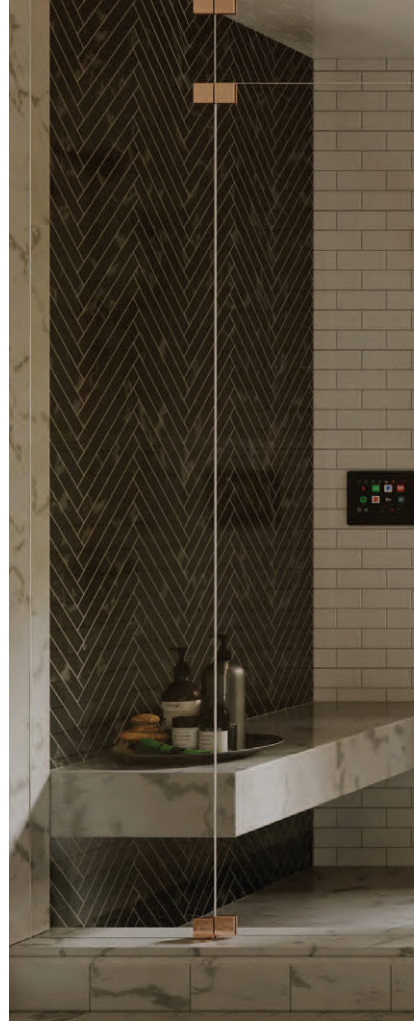

Build Your Smart Shower

ThermaSol makes it easy for you to customize your ThermaSol Smart Shower system to your exact needs, whether you simply want more control over your daily showering experience or a multi-sensory experience that promotes relaxation.

STEP 1 Calculate Shower Size Simple Sizing Formula:
L x W x H = Cubic Feet (CF) EXAMPLE: 4' x 5' x 8' = 160 CF

For every foot of ceiling height over 8 feet, use the next larger steam generator. All interior wall material is irrelevant.

STEP 2 Choose your Wellness Package

STEP 3 Choose a Generator to add Steam Therapy
Based on the Simple Sizing formula, select a steam generator and choose the generator's location.

STEP 4 Add Matching Rain Canopy, Handshower and Body Sprays

ThermaSol's generators can be placed up to 50 feet from the shower. Attic, closet or below a sink are ideal locations.