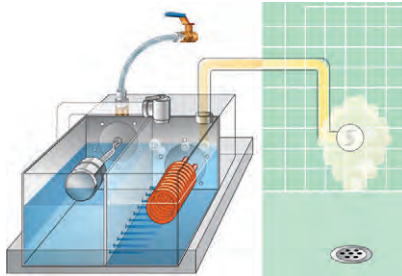

Innovations and Industry Firsts

Combining revolutionary smart home technology with six decades of engineering expertise, ThermaSol has created the most advanced steam shower experience available on the market today.

Split Tank Technology

Providing constant steam at a constant rate while ensuring trouble-free reliability!

How it Works: Water is pre-heated in the water reservoir and passes to the boiling side only at the exact rate of steam production.