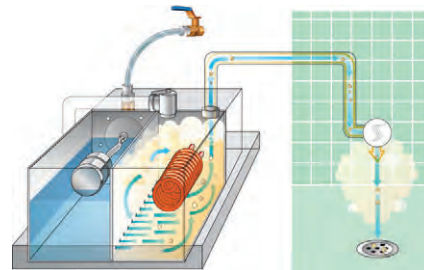

- Start playing tunes in your shower instantly
- No additional equipment needed
- 15 different finish options
- Water and Steam Proof

Innovations and Industry Firsts

Combining revolutionary smart home technology with six decades of engineering expertise, ThermaSol has created the most advanced steam shower experience available on the market today.

Split Tank Technology

Providing constant steam at a constant rate while ensuring trouble-free reliability!

How it Works: Water is pre-heated in the water reservoir and passes to the boiling side only at the exact rate of steam production.

PowerFlush

Your Very Own Technician

How it Works: PowerFlush was specifically engineered to purge calcification build-up from the inner tank. This unique system uses a combination of household water-line force (40 to 80 lbs.) and specially designed inner tank “speed slots” to increase the water velocity. This concentrated thrust of water pressure effectively sweeps the bottom of the tank, removing build-up.