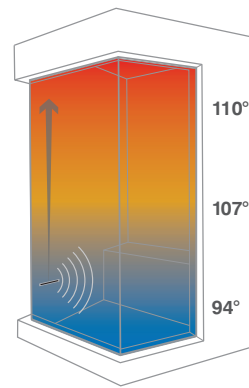

Steam showers without SteamVection have uneven temperature distribution