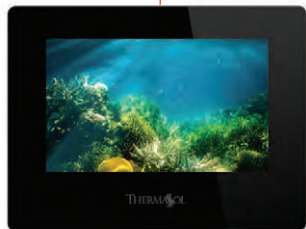

2014

ThermaSol debuts the MicroTouch control, which features innovative capacitive touch buttons and an LED display.

ThermaSol moves to a 35,000-square-foot manufacturing facility in Austin, Texas, the company's current headquarters.

ThermaSol wins the DPHA Innovative Accessory Product of the Year Award for their Solitude App.

2016

ThermaSol introduces the ThermaTouch 7" LCD touchscreen control with Tranquility mode, which combines imagery and sound themes from nature.

ThermaSol introduces the all-in-one Serenity Light, Sound, Rainhead, equipped with a full spectrum LED light system, sound and rainhead.

2018

ThermaSol's Smart Digital Shower Valve delivers the most complete and personalized shower experience when coupled with the new ThermaTouch Smart Touchscreen Control.

ThermaSol ushers in a new series harnessing ultra smart, ultra connected technology to create a showering experience that synchronizes with all aspects of your daily rituals and life

2019

ThermaSol's ThermaTouch Smart Touchscreen Control makes its debut, with a larger, 10" LCD in-shower touchscreen. With built-in Bluetooth®, the ThermaTouch Smart Touchscreen Control is now compatible with Alexa and offers 360° control for an immersive digital shower experience.

ThermaSol introduces SignaTouch Smart Touchscreen Control, a 5" LCD in-shower touchscreen with a recessed design that can be installed vertically or horizontally.