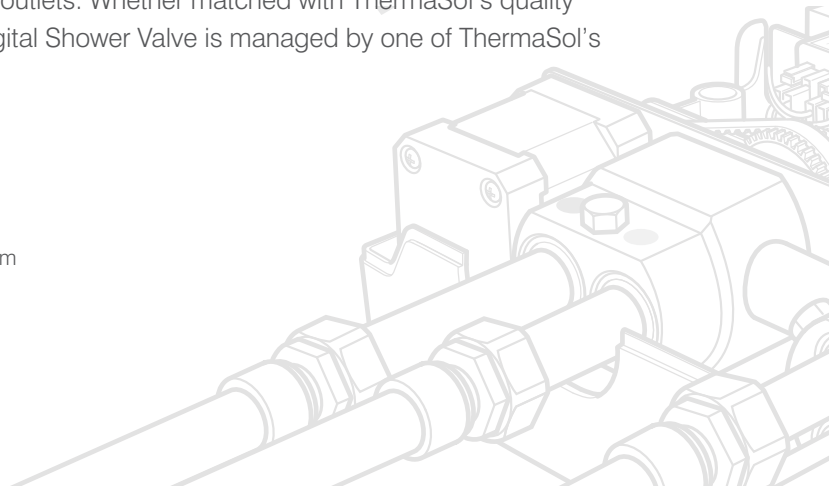

Technology You Don't See

ThermaSol's advanced technology works behind the scenes to create a shower environment that is uniquely personalized to your space, your style and the way you want to shower.

The ThermaSol Smart Digital Shower Valve allows the ultimate in precision control of water volume and temperature. The advanced valve utilizes best in-class, ceramic disc Flühs brass cartridges and two laboratory grade stepper motors - allowing 400 positions to deliver precise incremental settings. The ThermaSol Smart Digital Shower Valve allows installation flexibility up to 30 feet from the shower structure and has an integrated diverter so that the user can select different showering outlets. Whether matched with ThermaSol's quality shower products or other manufacturers, the Smart Digital Shower Valve is managed by one of ThermaSol's intuitive smart touchscreen controls.

Note: As a precaution, the system maintains a battery back-up system that does not require servicing.