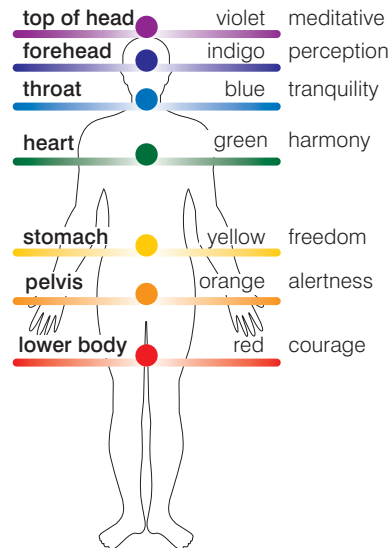

Chromatherapy

Chromatherapy is an alternative healing method that uses color and light to re-balance energy centers in the body, also known as chakras. Drawing from the theory of Indian Ayurvedic healers, ThermaSol's calming chromatherapy treatments are connected to the seven chakras of the body, which have a corresponding color, a physical location and distinct energy.

Red / Lower Body

Associated with courage, loyalty and perseverance. Symbolizes life and desire. Believed to increase blood pressure and circulation.

Orange / Pelvis

Evokes compassion. Symbolizes the sun and makes us alert and cheerful. Believed to treat depression, discontent and pessimism.

Yellow / Stomach

Promotes feelings of freedom. Believed to have effects that greatly assist the metabolism, strengthen the nervous system and combat glandular disease.

Green / Heart

Creates a harmonizing effect. Promotes relaxation and detoxification.

Blue / Throat

Promotes peace and relaxation. Believed to relieve headaches, migraines, stomach pains and muscle cramps.

Indigo / Forehead

Promotes perception and intuition. Often applied in health treatments for the eyes, ears, nose, it is commonly used to treat addiction.

Violet / Top of Head

The most meditative color. Used to soothe organs, relax muscles and calm the nervous system.

Chakras and Chromatherapy