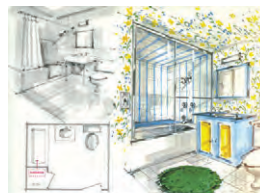

July 7, 1958

It all starts with David Altman's Patent #3007178 for a combination steam bath and shower.

1958

Sol, ThermaSol's proverbial mascot and steam ambassador, is born.

1967

Legendary interior designer Dorothy Draper designs bathroom concepts incorporating ThermaSol steam bathing.