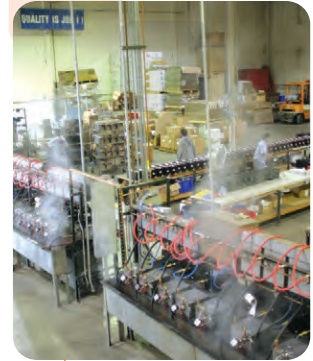

Mitch officially takes over the company reins, shifting ThermaSol's focus from the whirlpool market back to steam bath products, furthering steam shower innovations.