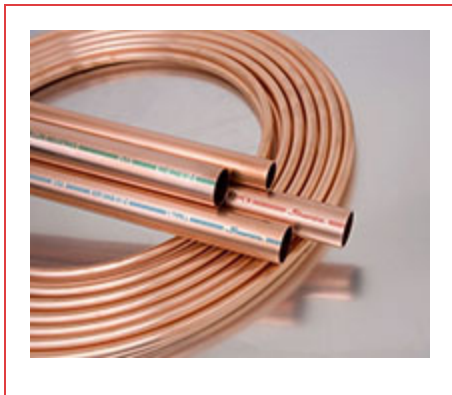

[Specifications](#) | [Dimensions](#) | [Details](#)

Specifications

Type	Type L Soft Coil
Standards	ASTM B88 NSF 61 UNS C12200
Weight	0.285 lb
Material	C12200