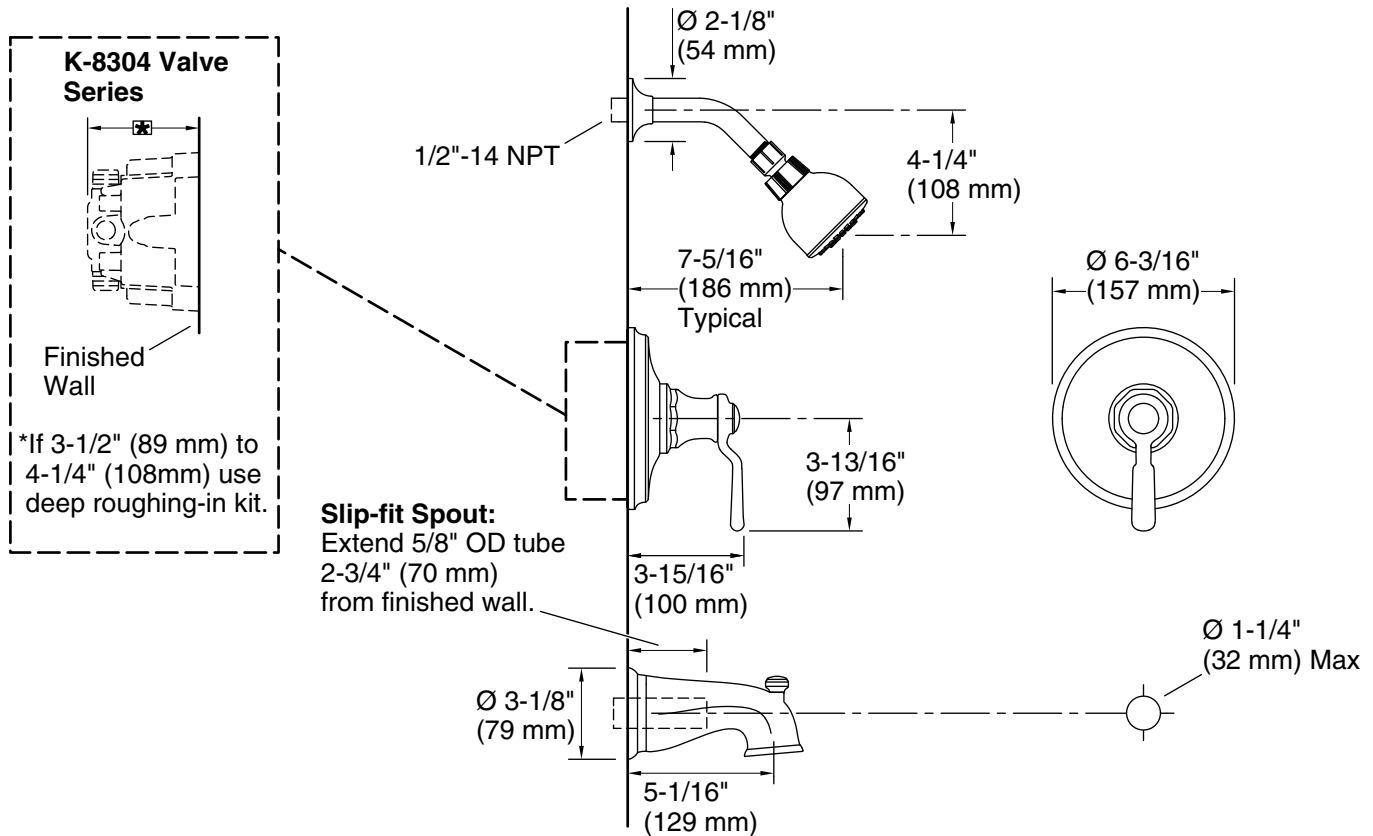

Ludington™

Bath and shower faucet trim set

TS27375-4G

Features

- Single handle controls both on/off activation and temperature settings.
- Antiscald protection.
- Single-function 1.75 gpm (6.6 lpm) showerhead with Katalyst® air-induction technology.
- MasterClean™ sprayface features an easy-to-clean surface that withstands mineral buildup.
- 5-1/16" (129 mm) diverter bath spout with slip-fit connection.
- Includes faceplate with ADA-compliant metal level handle.
- Coordinates with other products in the Ludington collection.
- Pressure-balancing diaphragm technology maintains outlet temperature within +/-3°F during water pressure fluctuations.

For the most current Specification Sheet, go to www.sterlingplumbing.com.

10-13-2021 13:56 - US/CA

Technical Information

All product dimensions are nominal.

Drain included: No

Spout:

Spout reach: 4-1/2" (114 mm)

Showerhead/Body Spray:

Rated maximum flow: 1.75 gal/min (6.6 l/min)

Pressure: 45 psi (3.1 bar)

Notes

Install this product according to the installation instructions.